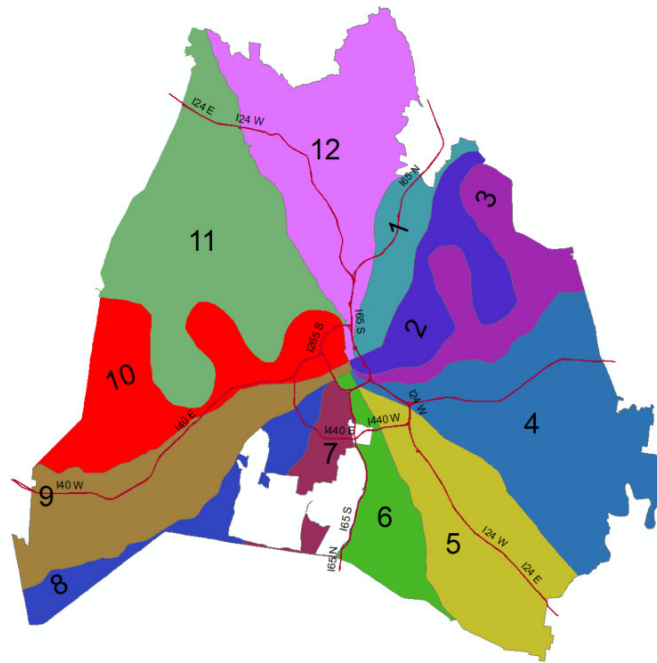

NASHVILLE DEPARTMENT of TRANSPORTATION & MULTIMODAL INFRASTRUCTURE

I LIVE IN AREA _____

2023 – 2024 Brush Collection Schedule

Area 8	July 3, 2023	October 6, 2023	January 8, 2024	March 25, 2024
Area 9	July 10, 2023	October 12, 2023	January 11, 2024	March 29, 2024
Area 10	July 21, 2023	October 23, 2023	January 23, 2024	April 9, 2024
Area 11	July 27, 2023	October 27, 2023	January 26, 2024	April 15, 2024
Area 12	August 1, 2023	November 1, 2023	January 31, 2024	April 18, 2024
Area 1	August 7, 2023	November 8, 2023	February 6, 2024	April 25, 2024
Area 2	August 14, 2023	November 15, 2023	February 12, 2024	May 2, 2024
Area 3	August 25, 2023	November 29, 2023	February 21, 2024	May 15, 2024
Area 4	September 1, 2023	December 7, 2023	February 27, 2024	May 23, 2024
Area 5	September 13, 2023	December 15, 2023	March 5, 2024	June 5, 2024
Area 6	September 22, 2023	December 27, 2023	March 13, 2024	June 17, 2024
Area 7	October 2, 2023	January 3, 2024	March 19, 2024	June 26, 2024

Use the Nashville Waste Wizard to find out when brush trucks are scheduled to be collecting in your area, look up your collection day and sign up for collection day reminders: <https://www.nashville.gov/departments/transportation/right-way-maintenance/brush-and-yard-waste-collection>. You can also download the Nashville Waste and Recycling mobile app available in the app store: [Android](#) & [iOS](#).