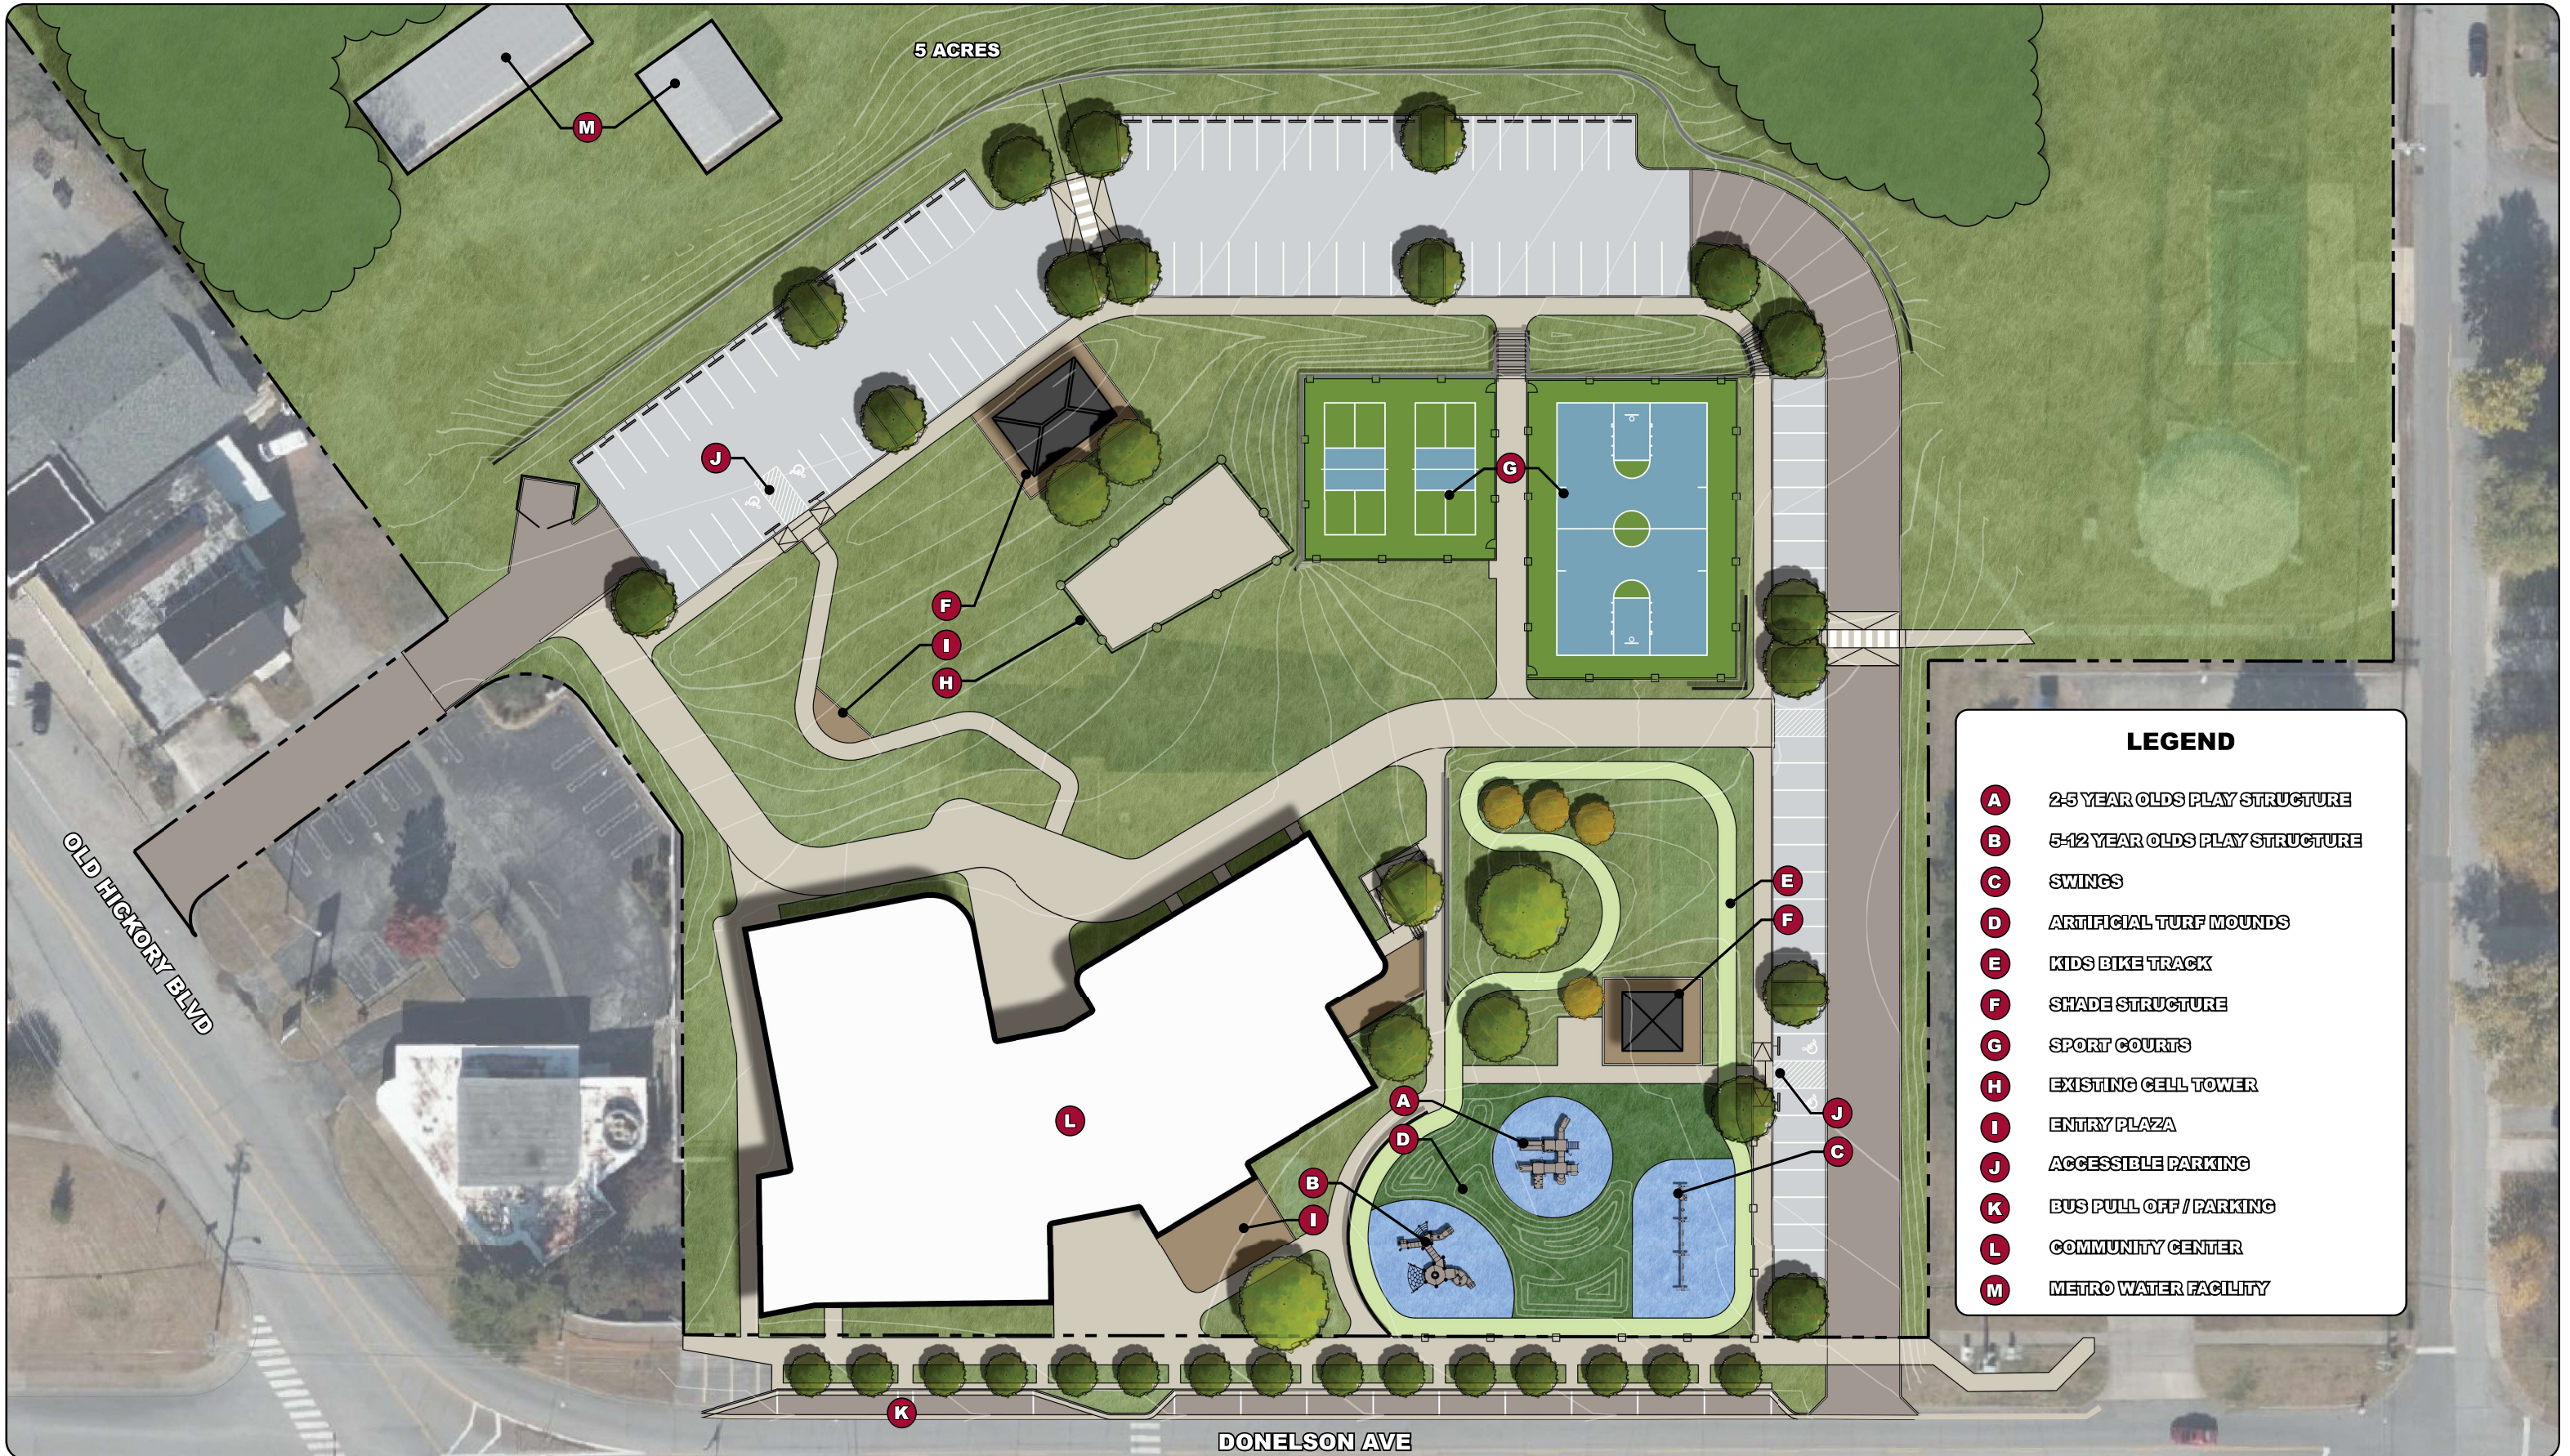

# 2022 SITE PLAN RENDERING

LEGEND	
A	2-5 YEAR OLDS PLAY STRUCTURE
B	5-12 YEAR OLDS PLAY STRUCTURE
C	SWINGS
D	ARTIFICIAL TURF MOUNDS
E	KIDS BIKE TRACK
F	SHADE STRUCTURE
G	SPORT COURTS
H	EXISTING CELL TOWER
I	ENTRY PLAZA
J	ACCESSIBLE PARKING
K	BUS PULL OFF / PARKING
L	COMMUNITY CENTER
M	METRO WATER FACILITY