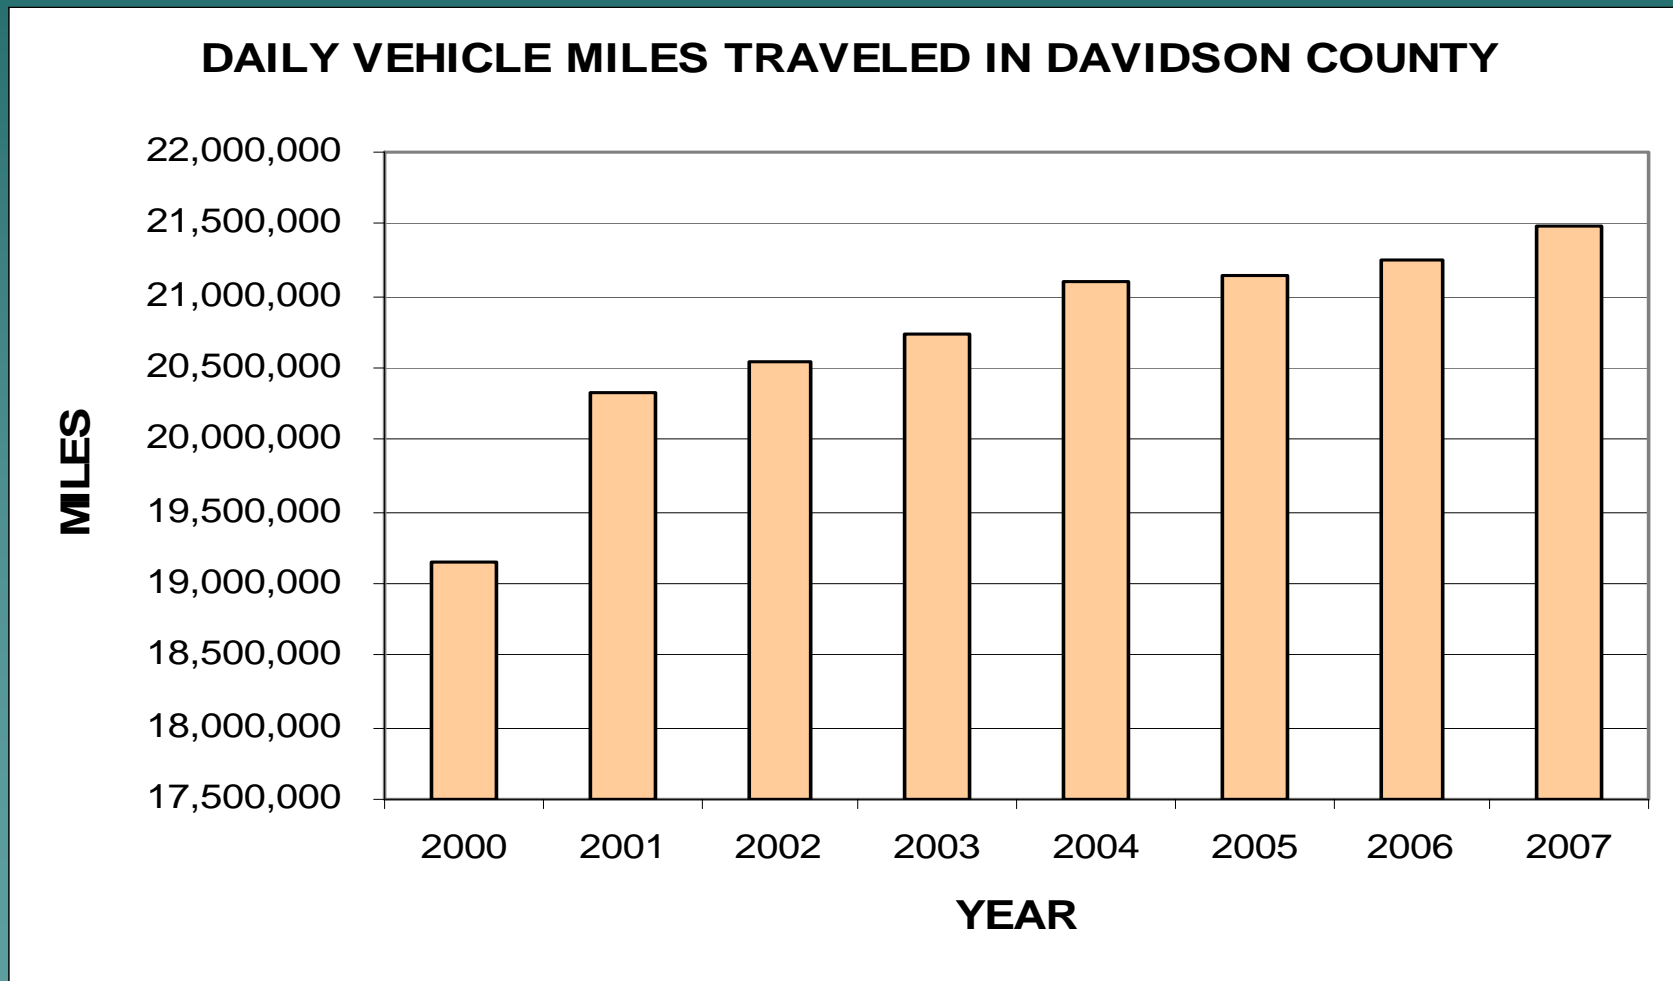

AIR QUALITY PRESENTATION

Fred Huggins

Metro Public Health Department

A stylized silhouette of a mountain range in shades of teal, located at the bottom right of the slide.

2005 – 2007 AQI RANK OF SELECT SOUTHEASTERN CITIES

LOCATION			2005-2007AQI Rank
State	County	City	
FL	Duval	Jacksonville	1
NC	Durham	Raleigh/Durham	2
AL	Mobile	Mobile	3
TN	Davidson	Nashville	4
SC	Richland	Columbia	5
MS	Harrison	Biloxi	6
GA	Bibb	Macon	7
FL	Hillsborough	Tampa	8
TN	Hamilton	Chattanooga	9
MS	Desoto	Southaven	10
KY	Jefferson	Louisville	11
TN	Knox	Knoxville	12
GA	Fulton	Atlanta	13
TN	Shelby	Memphis	14
NC	Mecklenburg	Charlotte	15
AL	Jefferson	Birmingham	16

DAVIDSON COUNTY POPULATION

DAILY VEHICLE MILES TRAVELED IN DAVIDSON COUNTY

DVMT PER PERSON FROM SELECT SOUTHEASTERN CITIES

2005 TOTAL DVMT PER PERSON
COMPARISON OF SELECT SOUTHEASTERN CITIES

TOTAL DVMT vs LDGV DVMT