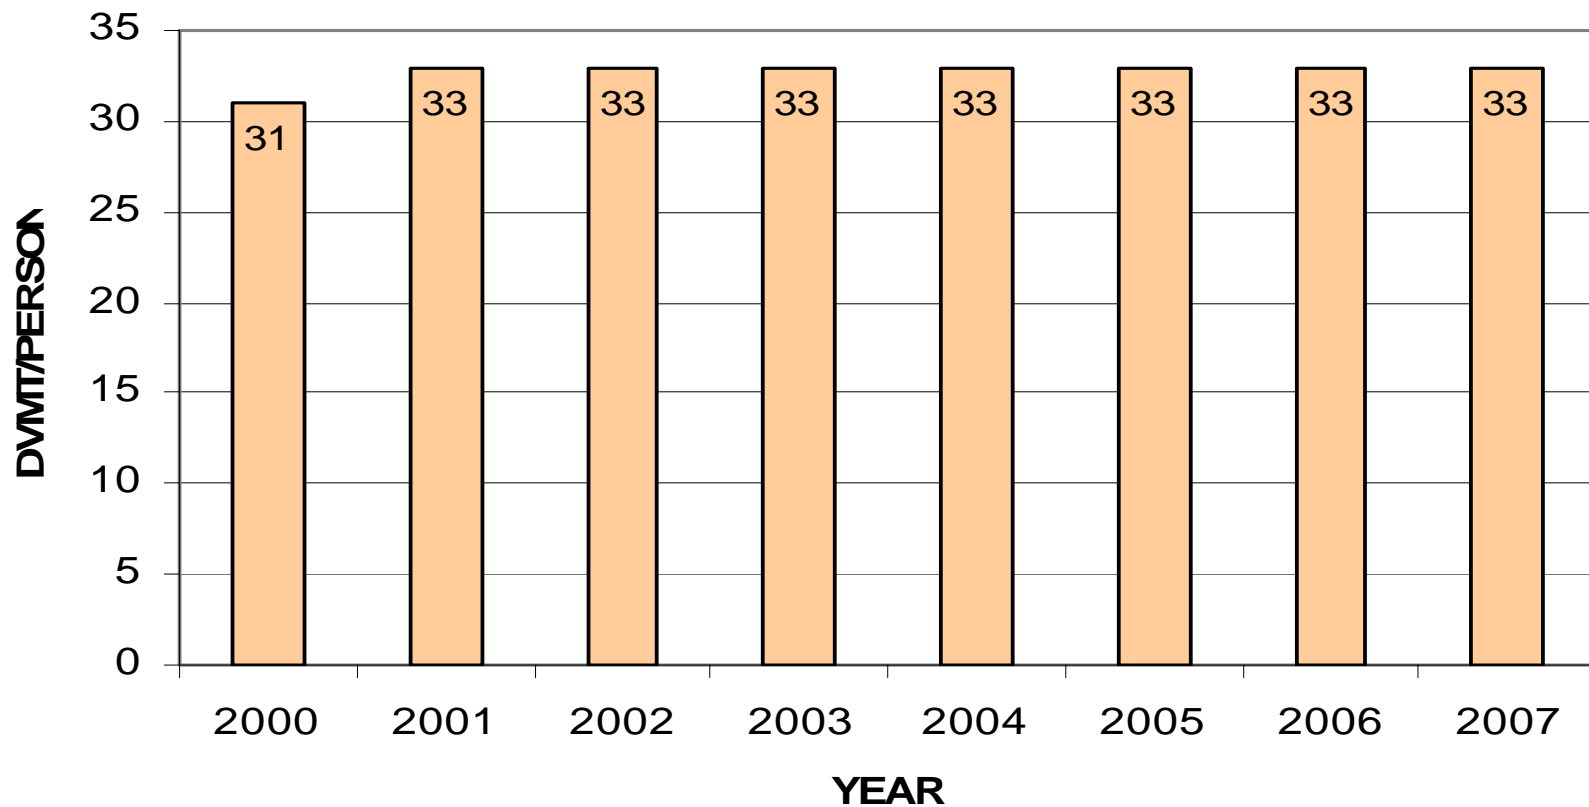

LDGV DVMT PER PERSON

LDGV DVMT PER PERSON IN DAVIDSON COUNTY