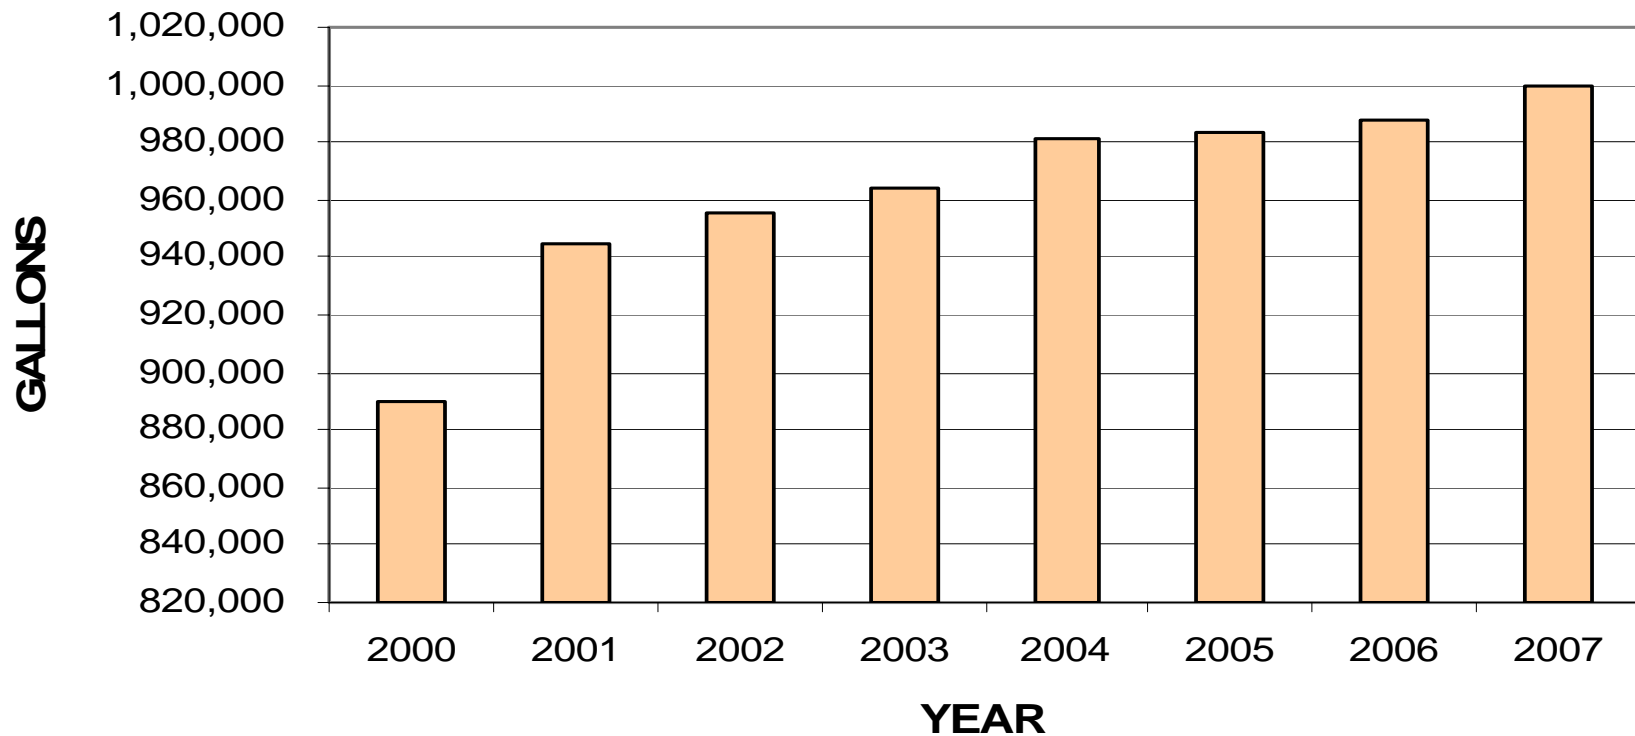

GALLONS OF GASOLINE BURNED PER DAY IN LDGV AT 20 MPG AVERAGE

**GALLONS GASOLINE BURNED PER DAY
IN LDGV at 20 MPG AVERAGE IN DAVIDSON COUNTY**