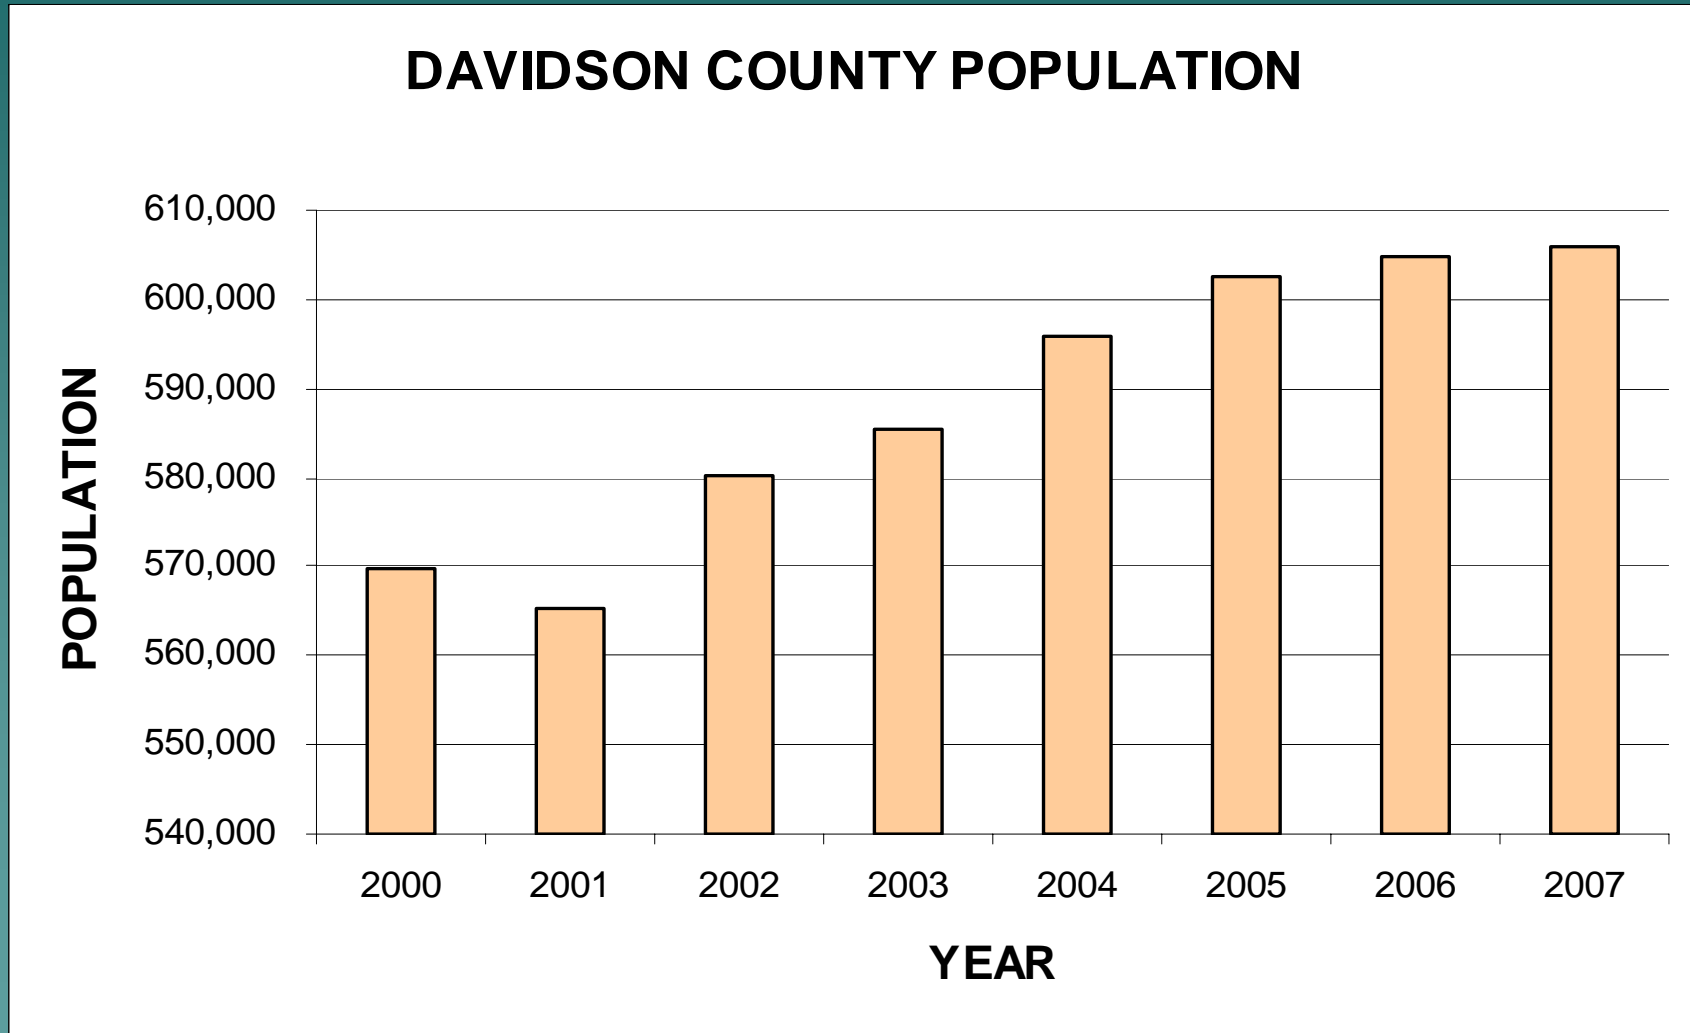

AIR QUALITY PRESENTATION

Fred Huggins

Metro Public Health Department

A stylized silhouette of a mountain range in shades of teal, located at the bottom right of the slide.

2005 – 2007 AQI RANK OF SELECT SOUTHEASTERN CITIES

LOCATION			2005-2007AQI Rank
State	County	City	
FL	Duval	Jacksonville	1
NC	Durham	Raleigh/Durham	2
AL	Mobile	Mobile	3
TN	Davidson	Nashville	4
SC	Richland	Columbia	5
MS	Harrison	Biloxi	6
GA	Bibb	Macon	7
FL	Hillsborough	Tampa	8
TN	Hamilton	Chattanooga	9
MS	Desoto	Southaven	10
KY	Jefferson	Louisville	11
TN	Knox	Knoxville	12
GA	Fulton	Atlanta	13
TN	Shelby	Memphis	14
NC	Mecklenburg	Charlotte	15
AL	Jefferson	Birmingham	16

DAVIDSON COUNTY POPULATION

DAILY VEHICLE MILES TRAVELED IN DAVIDSON COUNTY

DVMT PER PERSON FROM SELECT SOUTHEASTERN CITIES

2005 TOTAL DVMT PER PERSON
COMPARISON OF SELECT SOUTHEASTERN CITIES

TOTAL DVMT vs LDGV DVMT