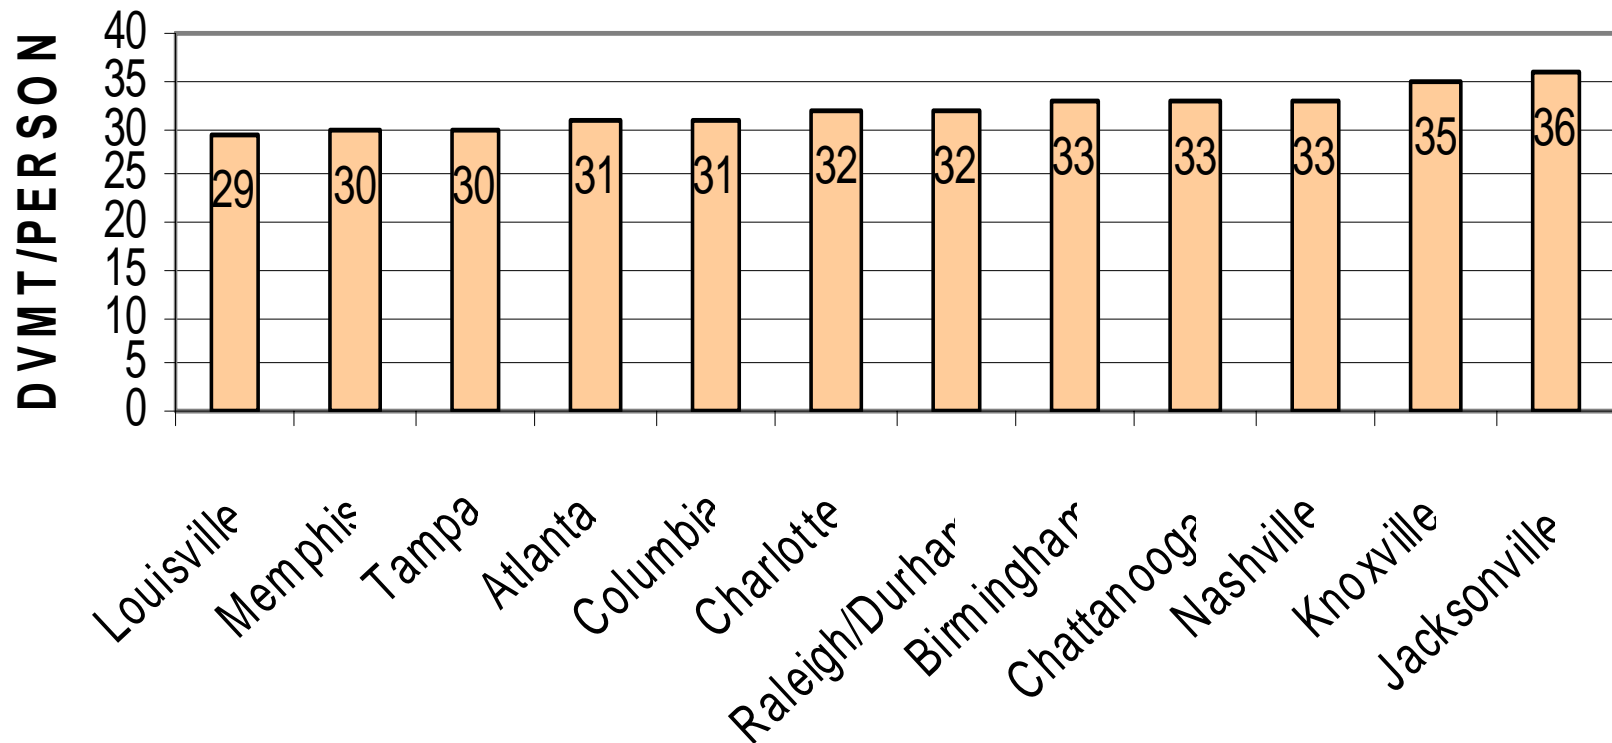

LOCATION			2005-2007AQI Rank
State	County	City	
FL	Duval	Jacksonville	1
NC	Durham	Raleigh/Durham	2
AL	Mobile	Mobile	3
TN	Davidson	Nashville	4
SC	Richland	Columbia	5
MS	Harrison	Biloxi	6
GA	Bibb	Macon	7
FL	Hillsborough	Tampa	8
TN	Hamilton	Chattanooga	9
MS	Desoto	Southaven	10
KY	Jefferson	Louisville	11
TN	Knox	Knoxville	12
GA	Fulton	Atlanta	13
TN	Shelby	Memphis	14
NC	Mecklenburg	Charlotte	15
AL	Jefferson	Birmingham	16

DAVIDSON COUNTY POPULATION

DAILY VEHICLE MILES TRAVELED IN DAVIDSON COUNTY

DVMT PER PERSON FROM SELECT SOUTHEASTERN CITIES

2005 TOTAL DVMT PER PERSON
COMPARISON OF SELECT SOUTHEASTERN CITIES

TOTAL DVMT vs LDGV DVMT

LDGV DVMT vs. TOTAL DVMT IN DAVIDSON COUNTY

LDGV DVMT PER PERSON

LDGV DVMT PER PERSON IN DAVIDSON COUNTY

2007 LDGV % OF TOTAL DAVIDSON COUNTY CRITERIA EMISSIONS

2007 LDGV PERCENTAGE OF TOTAL CRITERIA POLLUTANT EMISSIONS IN DAVIDSON COUNTY