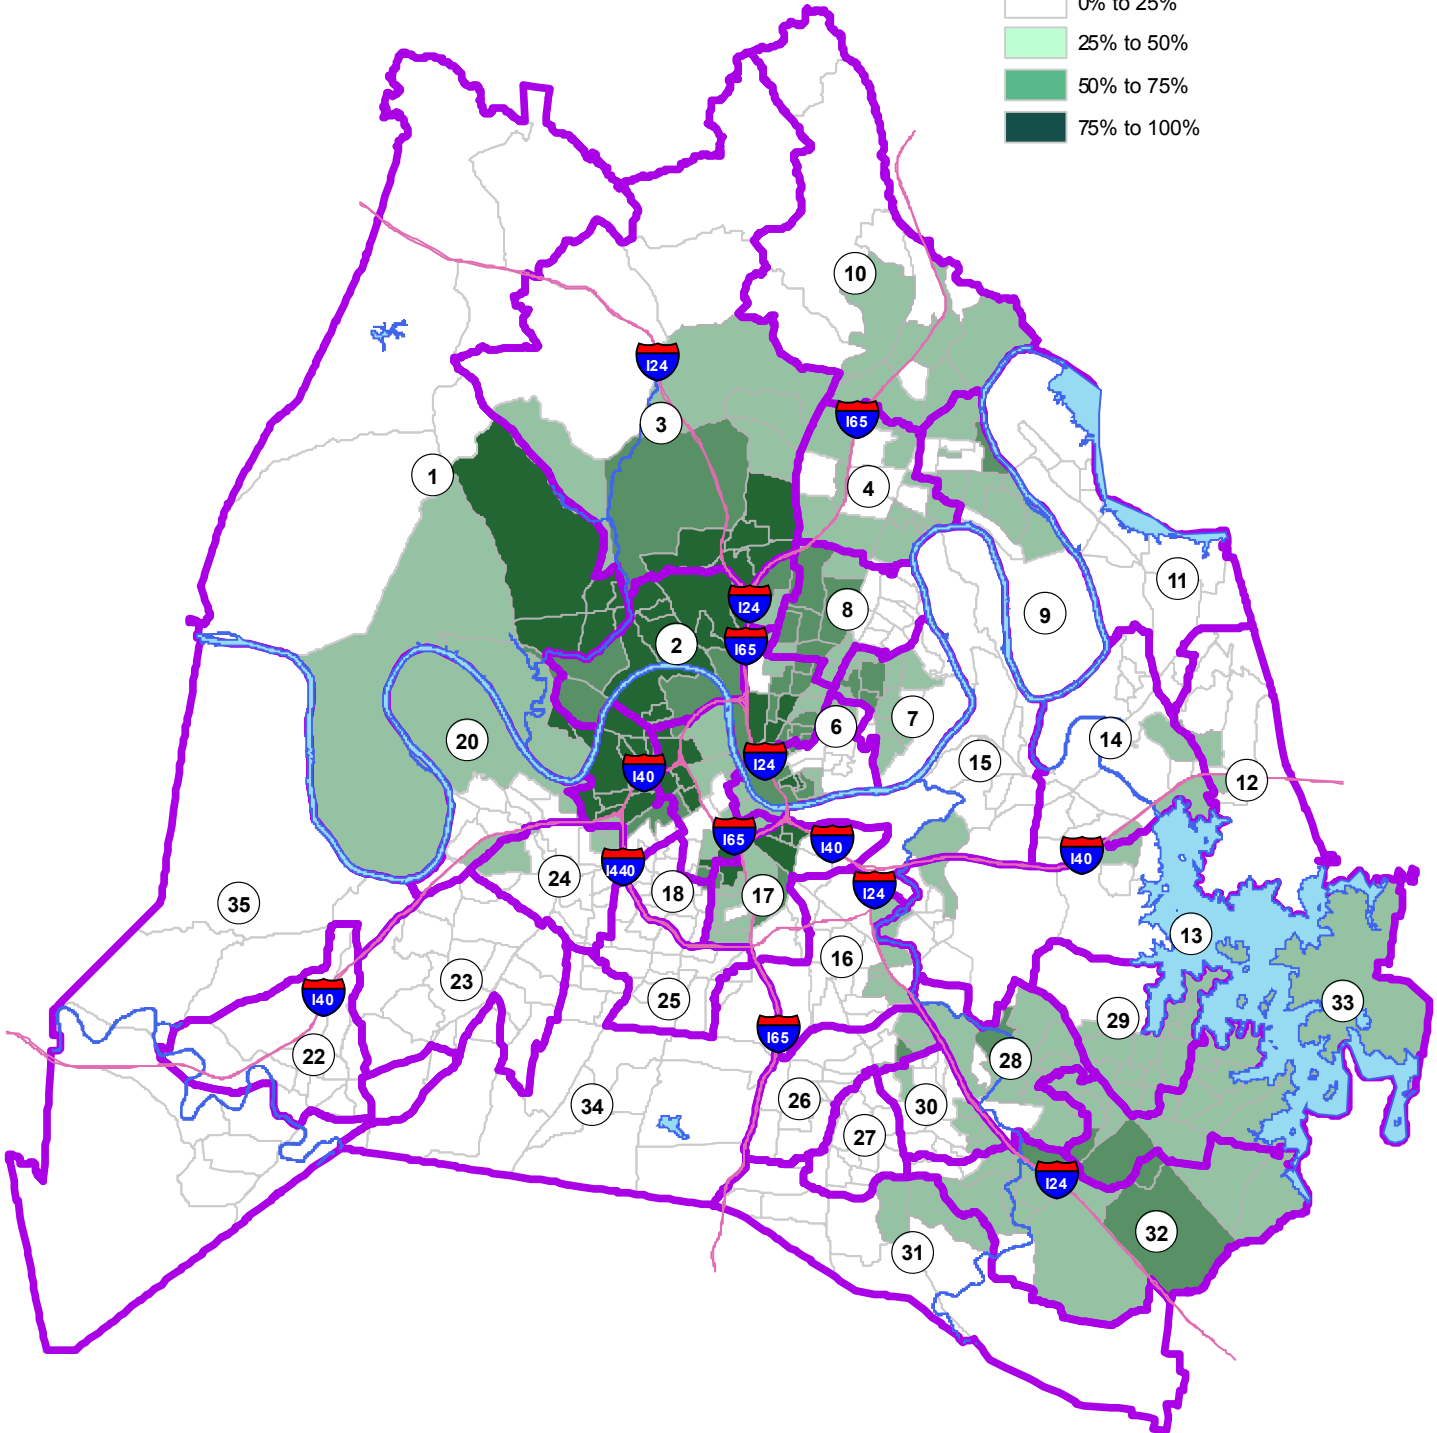

2010 Census African American Population by Block Group

Metropolitan Government of Nashville & Davidson Co.
 Planning Department
 Coord. System: Tennessee State Plane - Ft.
 Datum: NAD83