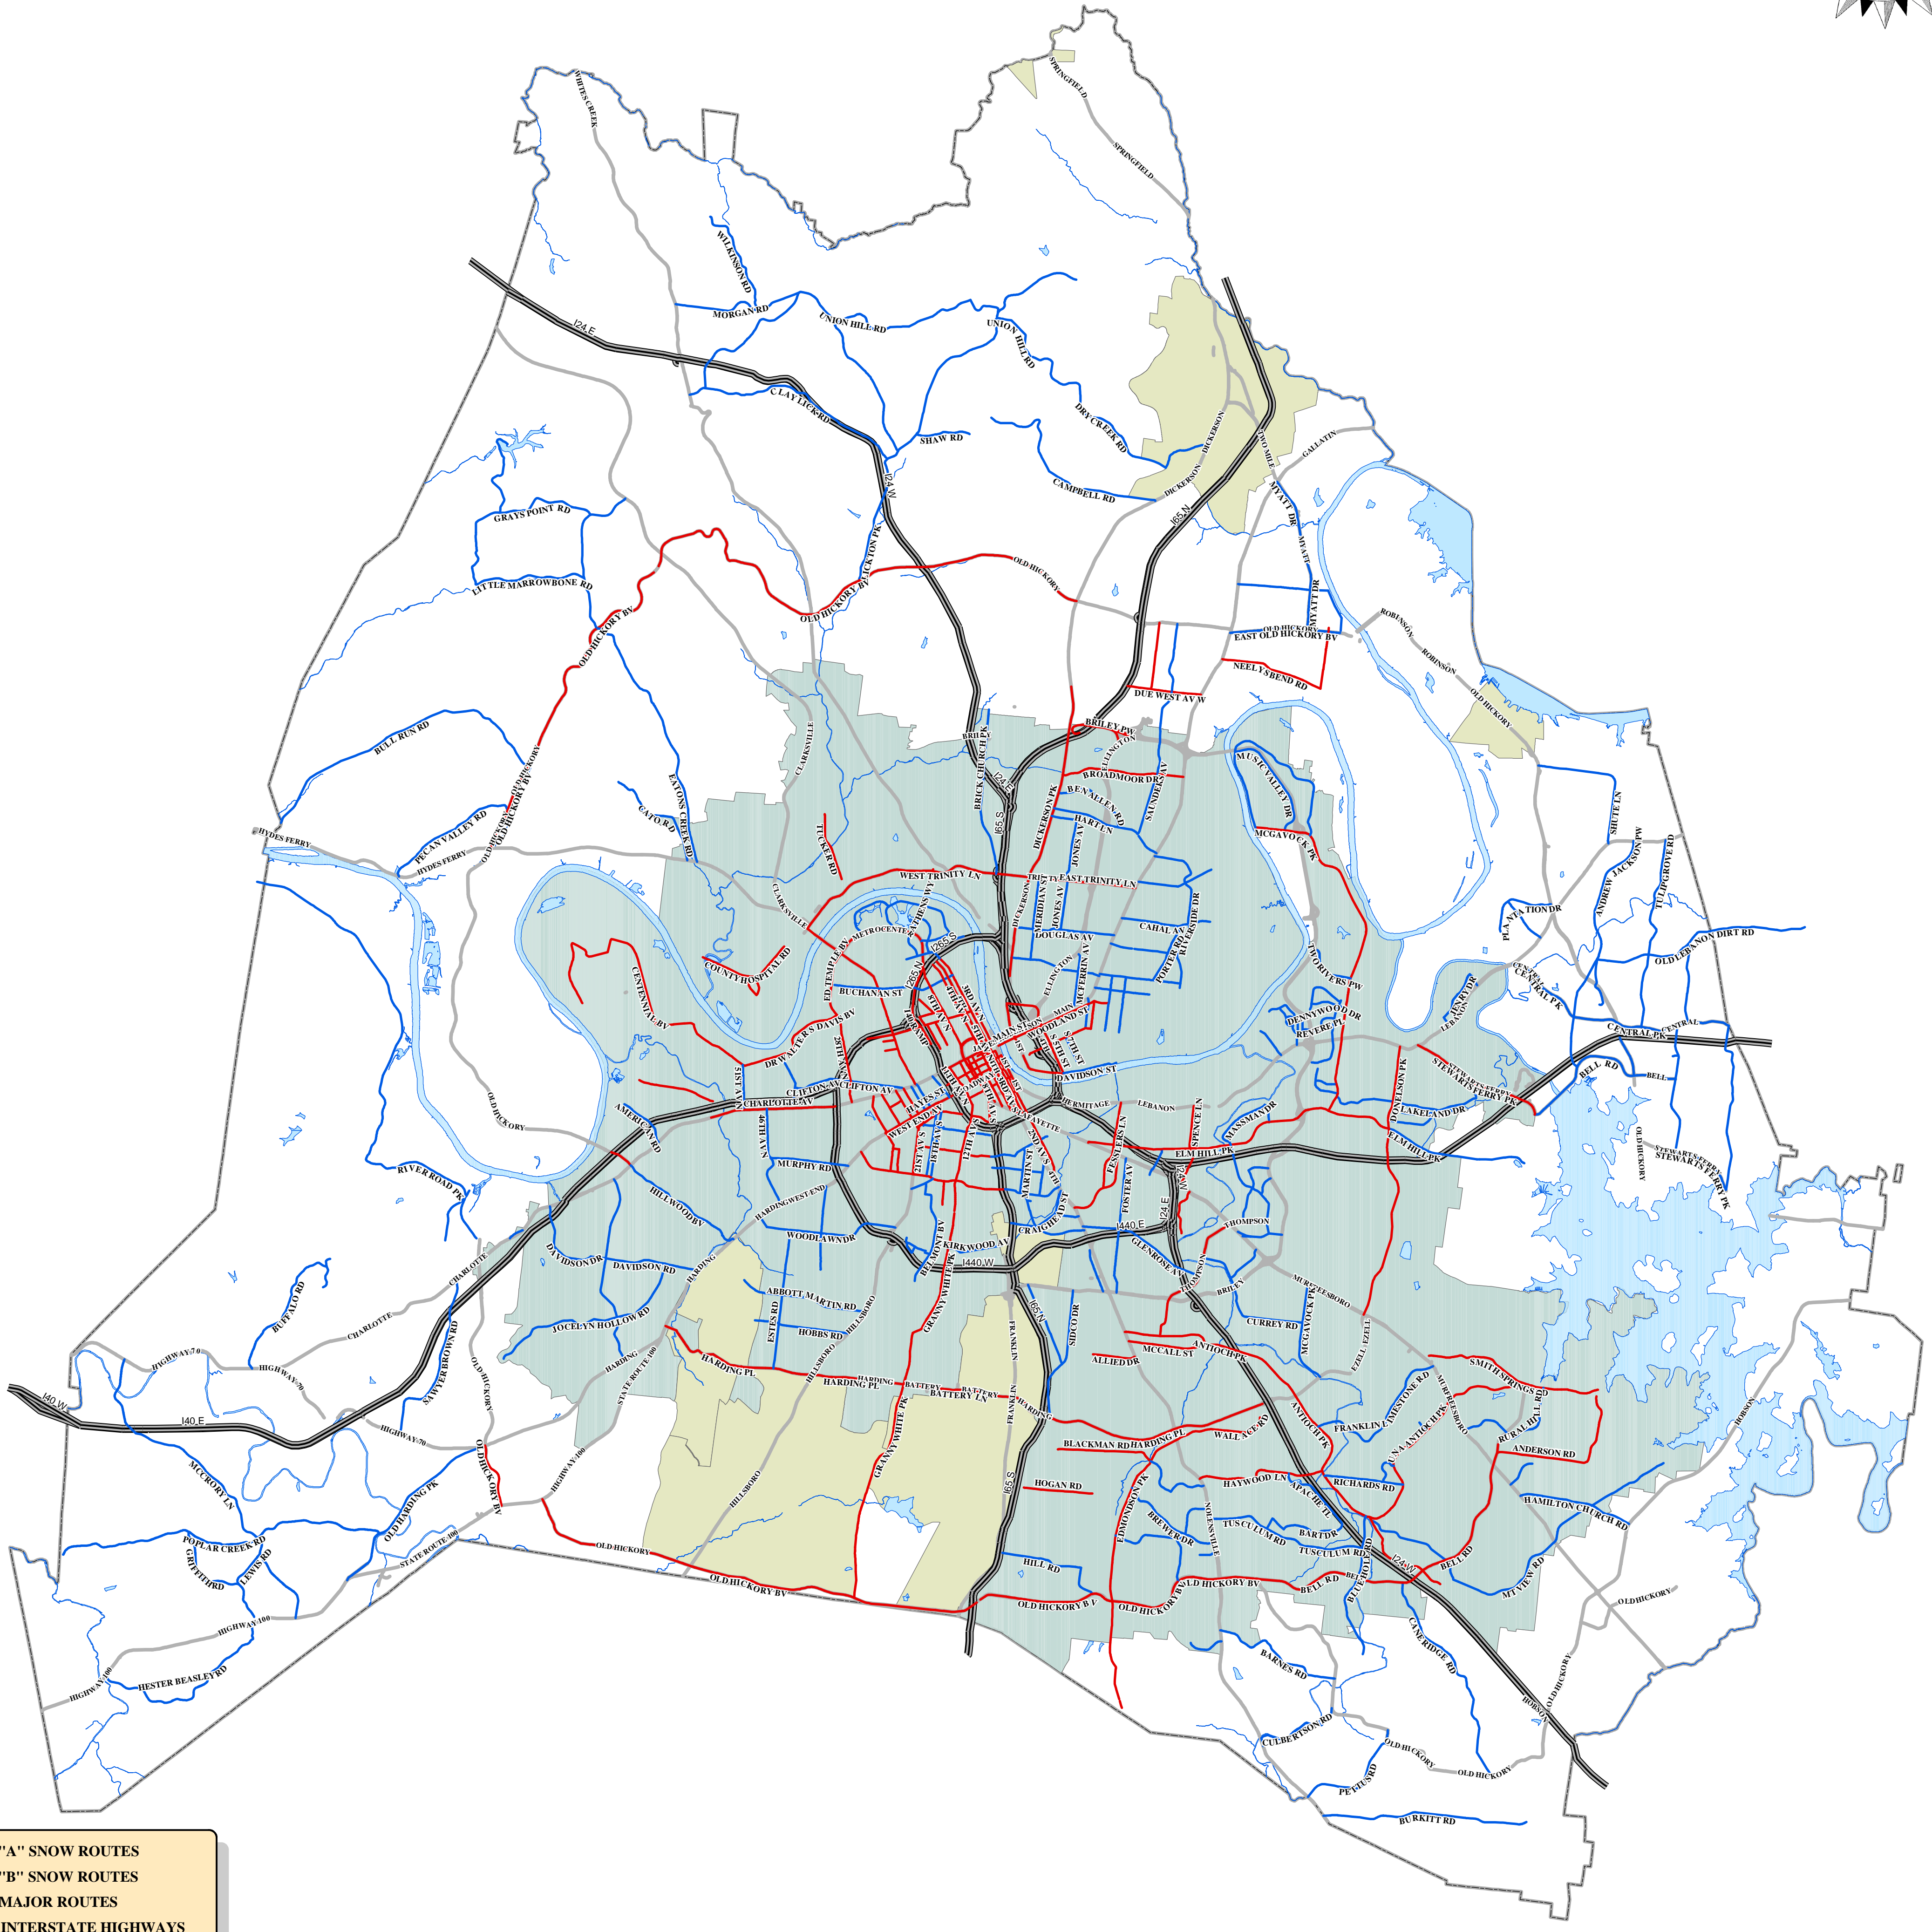

# Metro Nashville Snow Routes - A & B Routes -

- ~ "A" SNOW ROUTES
- ~ "B" SNOW ROUTES
- MAJOR ROUTES
- == INTERSTATE HIGHWAYS
- MAJOR WATER
- SATELLITE CITIES
- URBAN SERVICES DISTRICT
- - - COUNTY BOUNDARY

Produced by USI  
GIS Department 12-09-03.