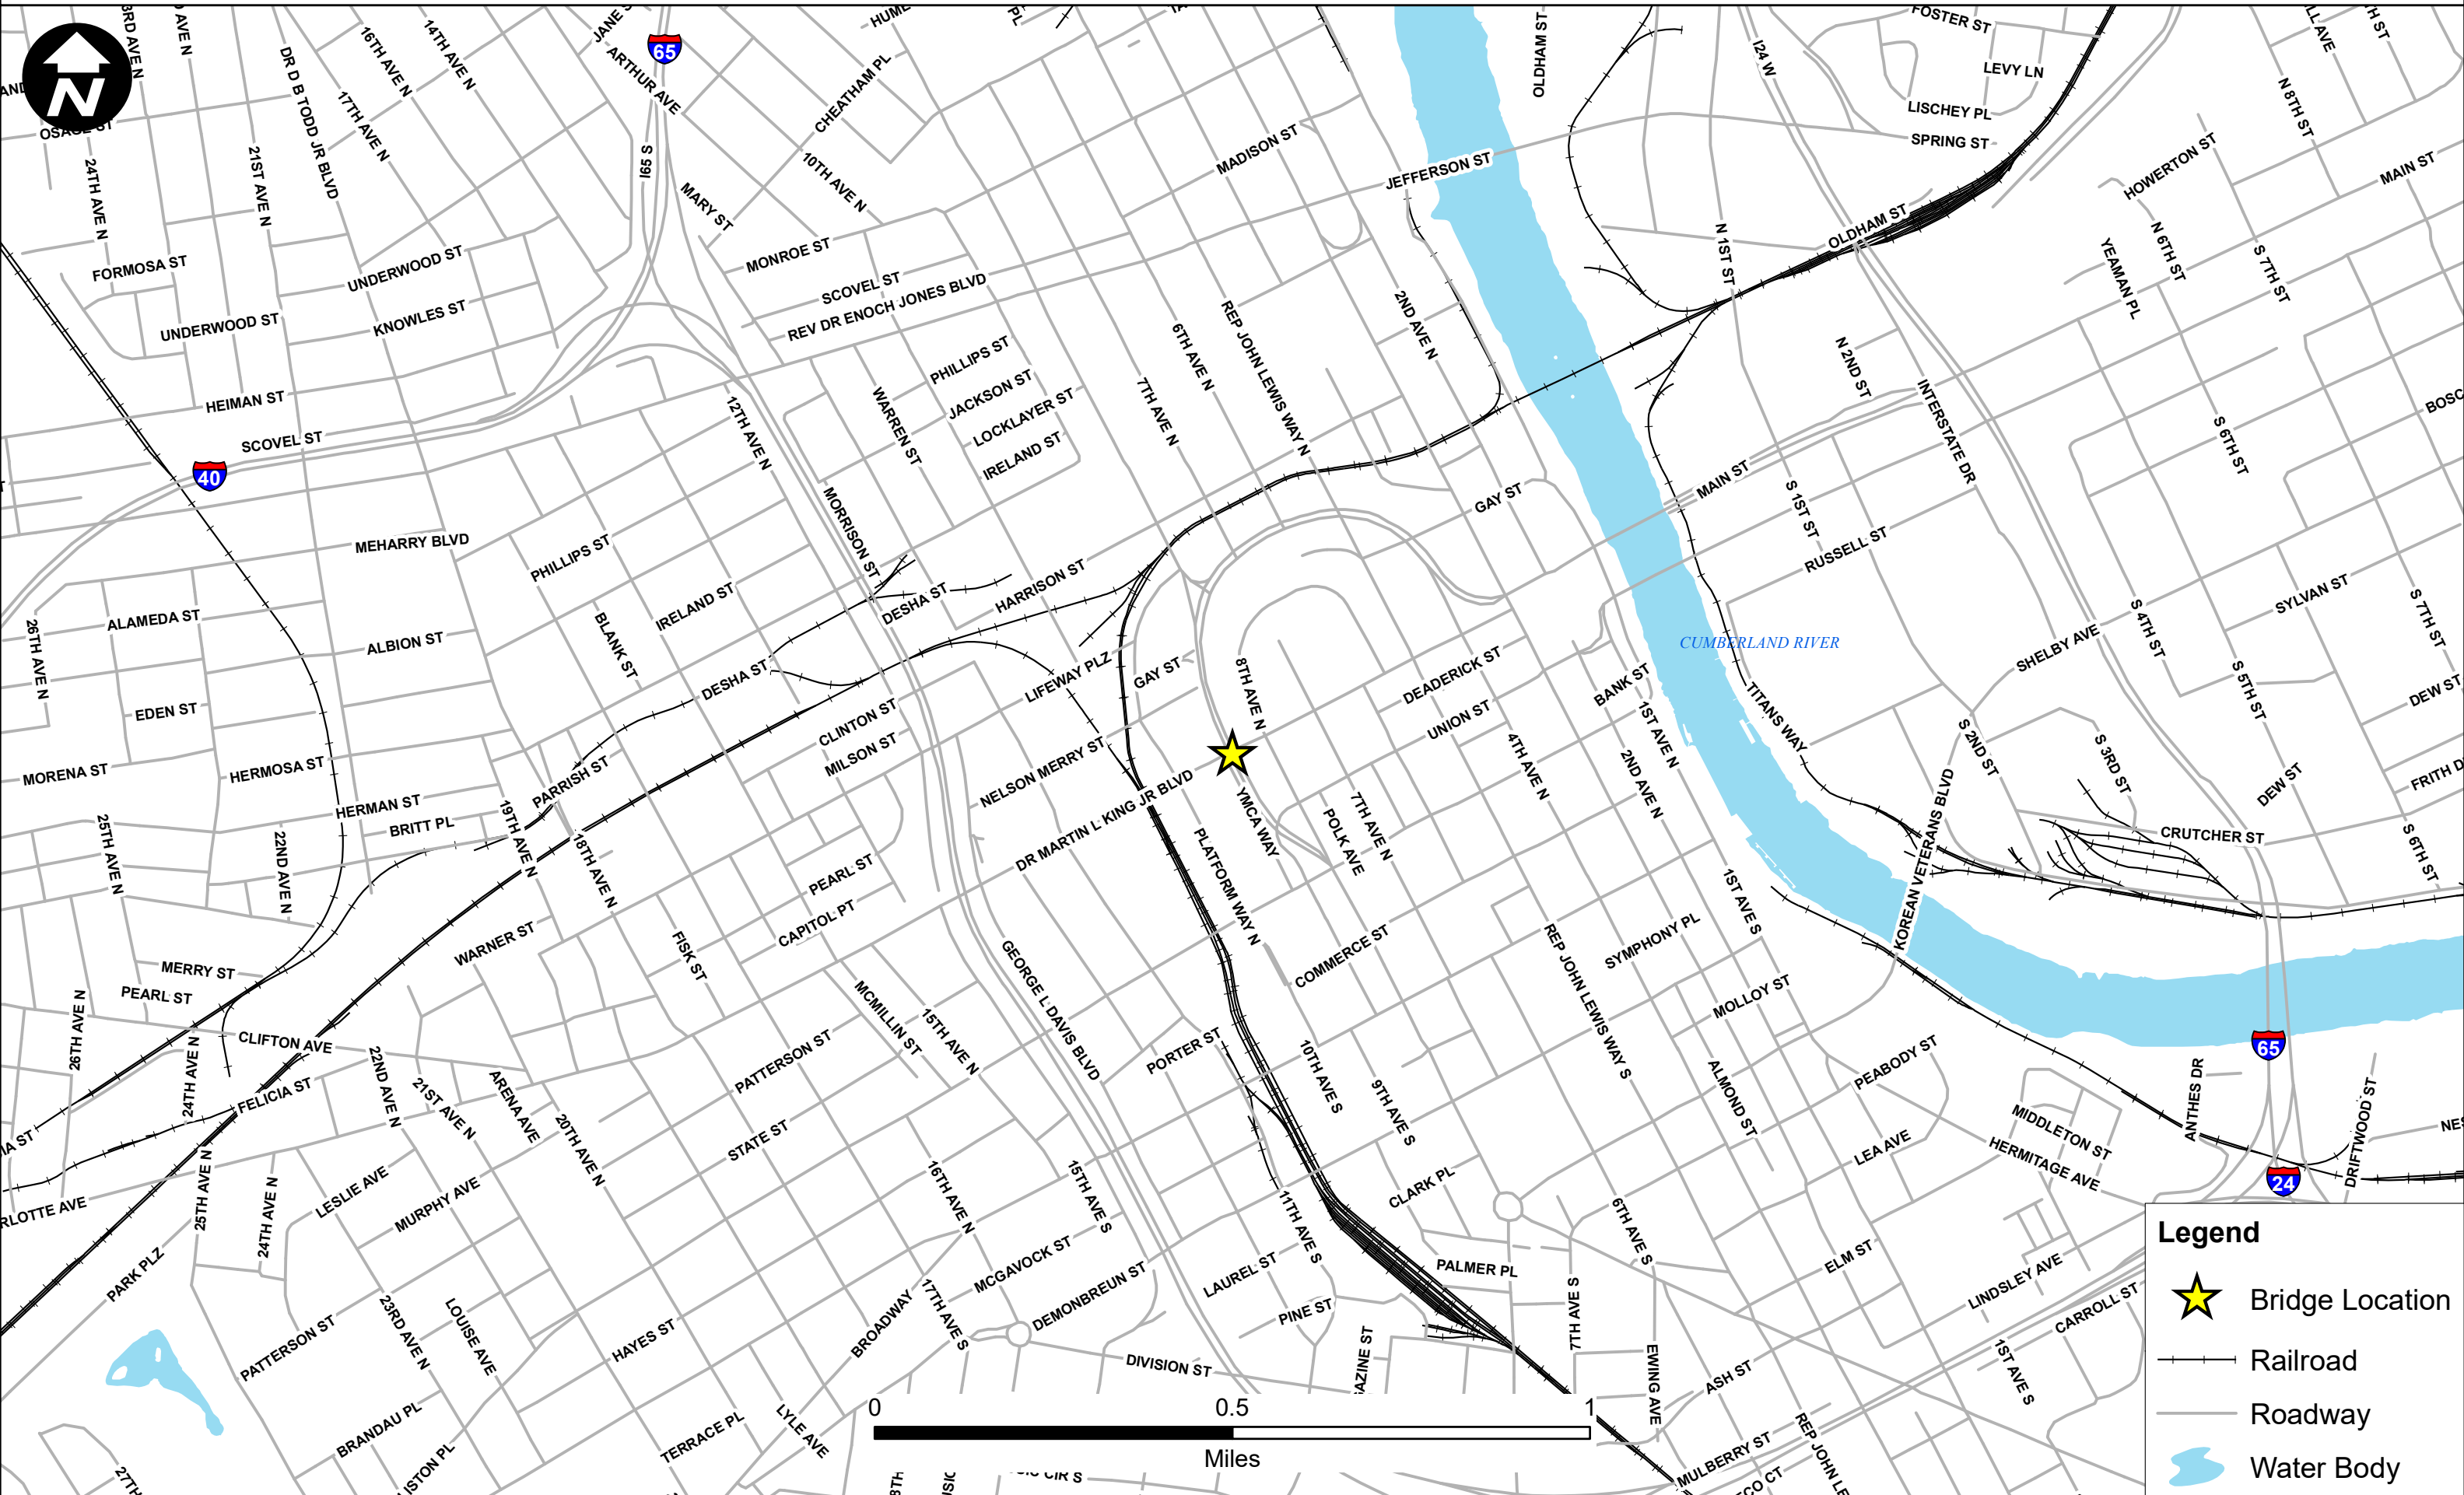

NDOT DR MARTIN L KING JR BLVD / ROSA L PARKS BLVD BRIDGE

Legend

- Bridge Location
- Railroad
- Roadway
- Water Body