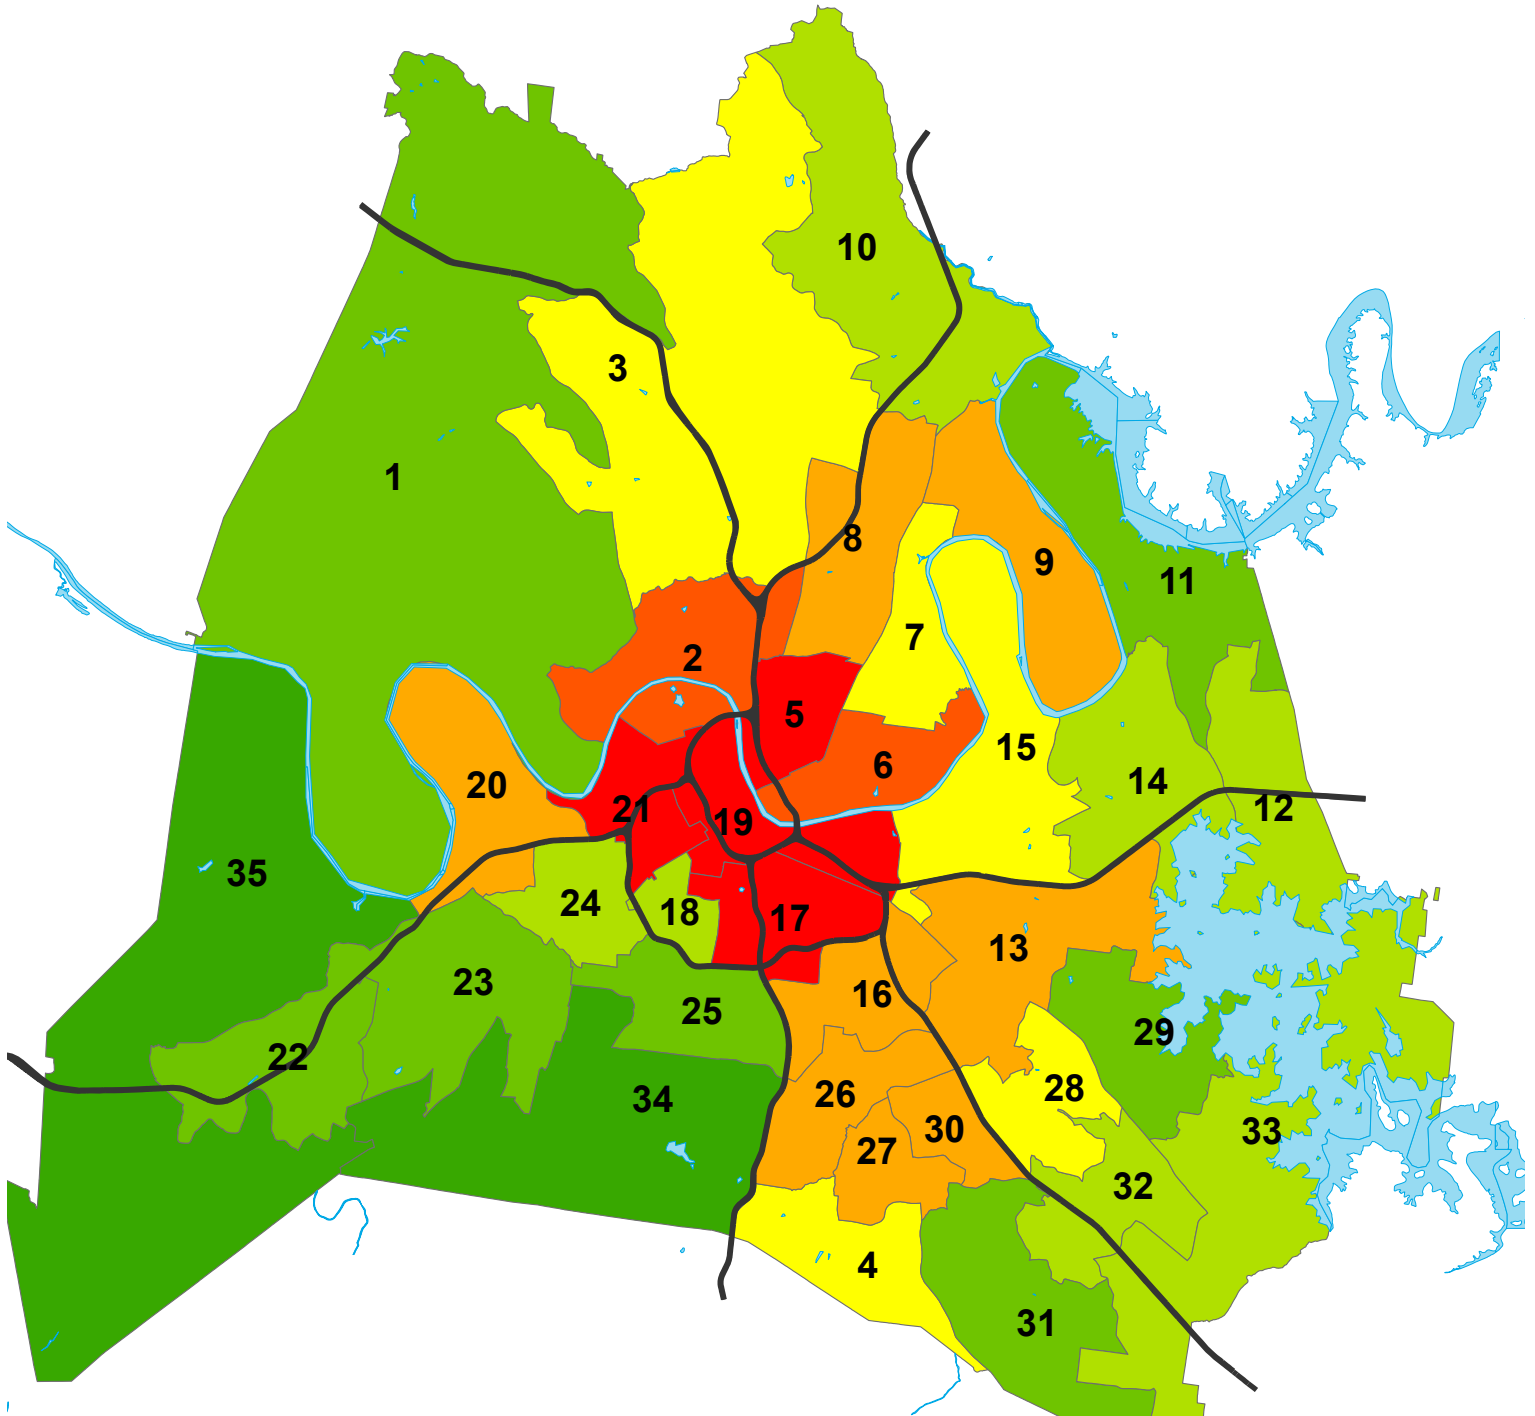

Percentage of People in Poverty by 2011 Metropolitan Council District Davidson County, Tennessee, 2006-2010

Data from U. S. Census Bureau, American Community Survey, 2006-2010; Shapefiles from Metropolitan Planning Department;
Map by Metropolitan Social Services-Planning & Coordination

Council_Districts_2011	
	15.8% - 18.9%
	21.4% - 26.4%
	31.7% - 32.1%
	37% - 42.9%
	2.6% - 2.7%
	6.8% - 10.2%
	10.8% - 13.8%