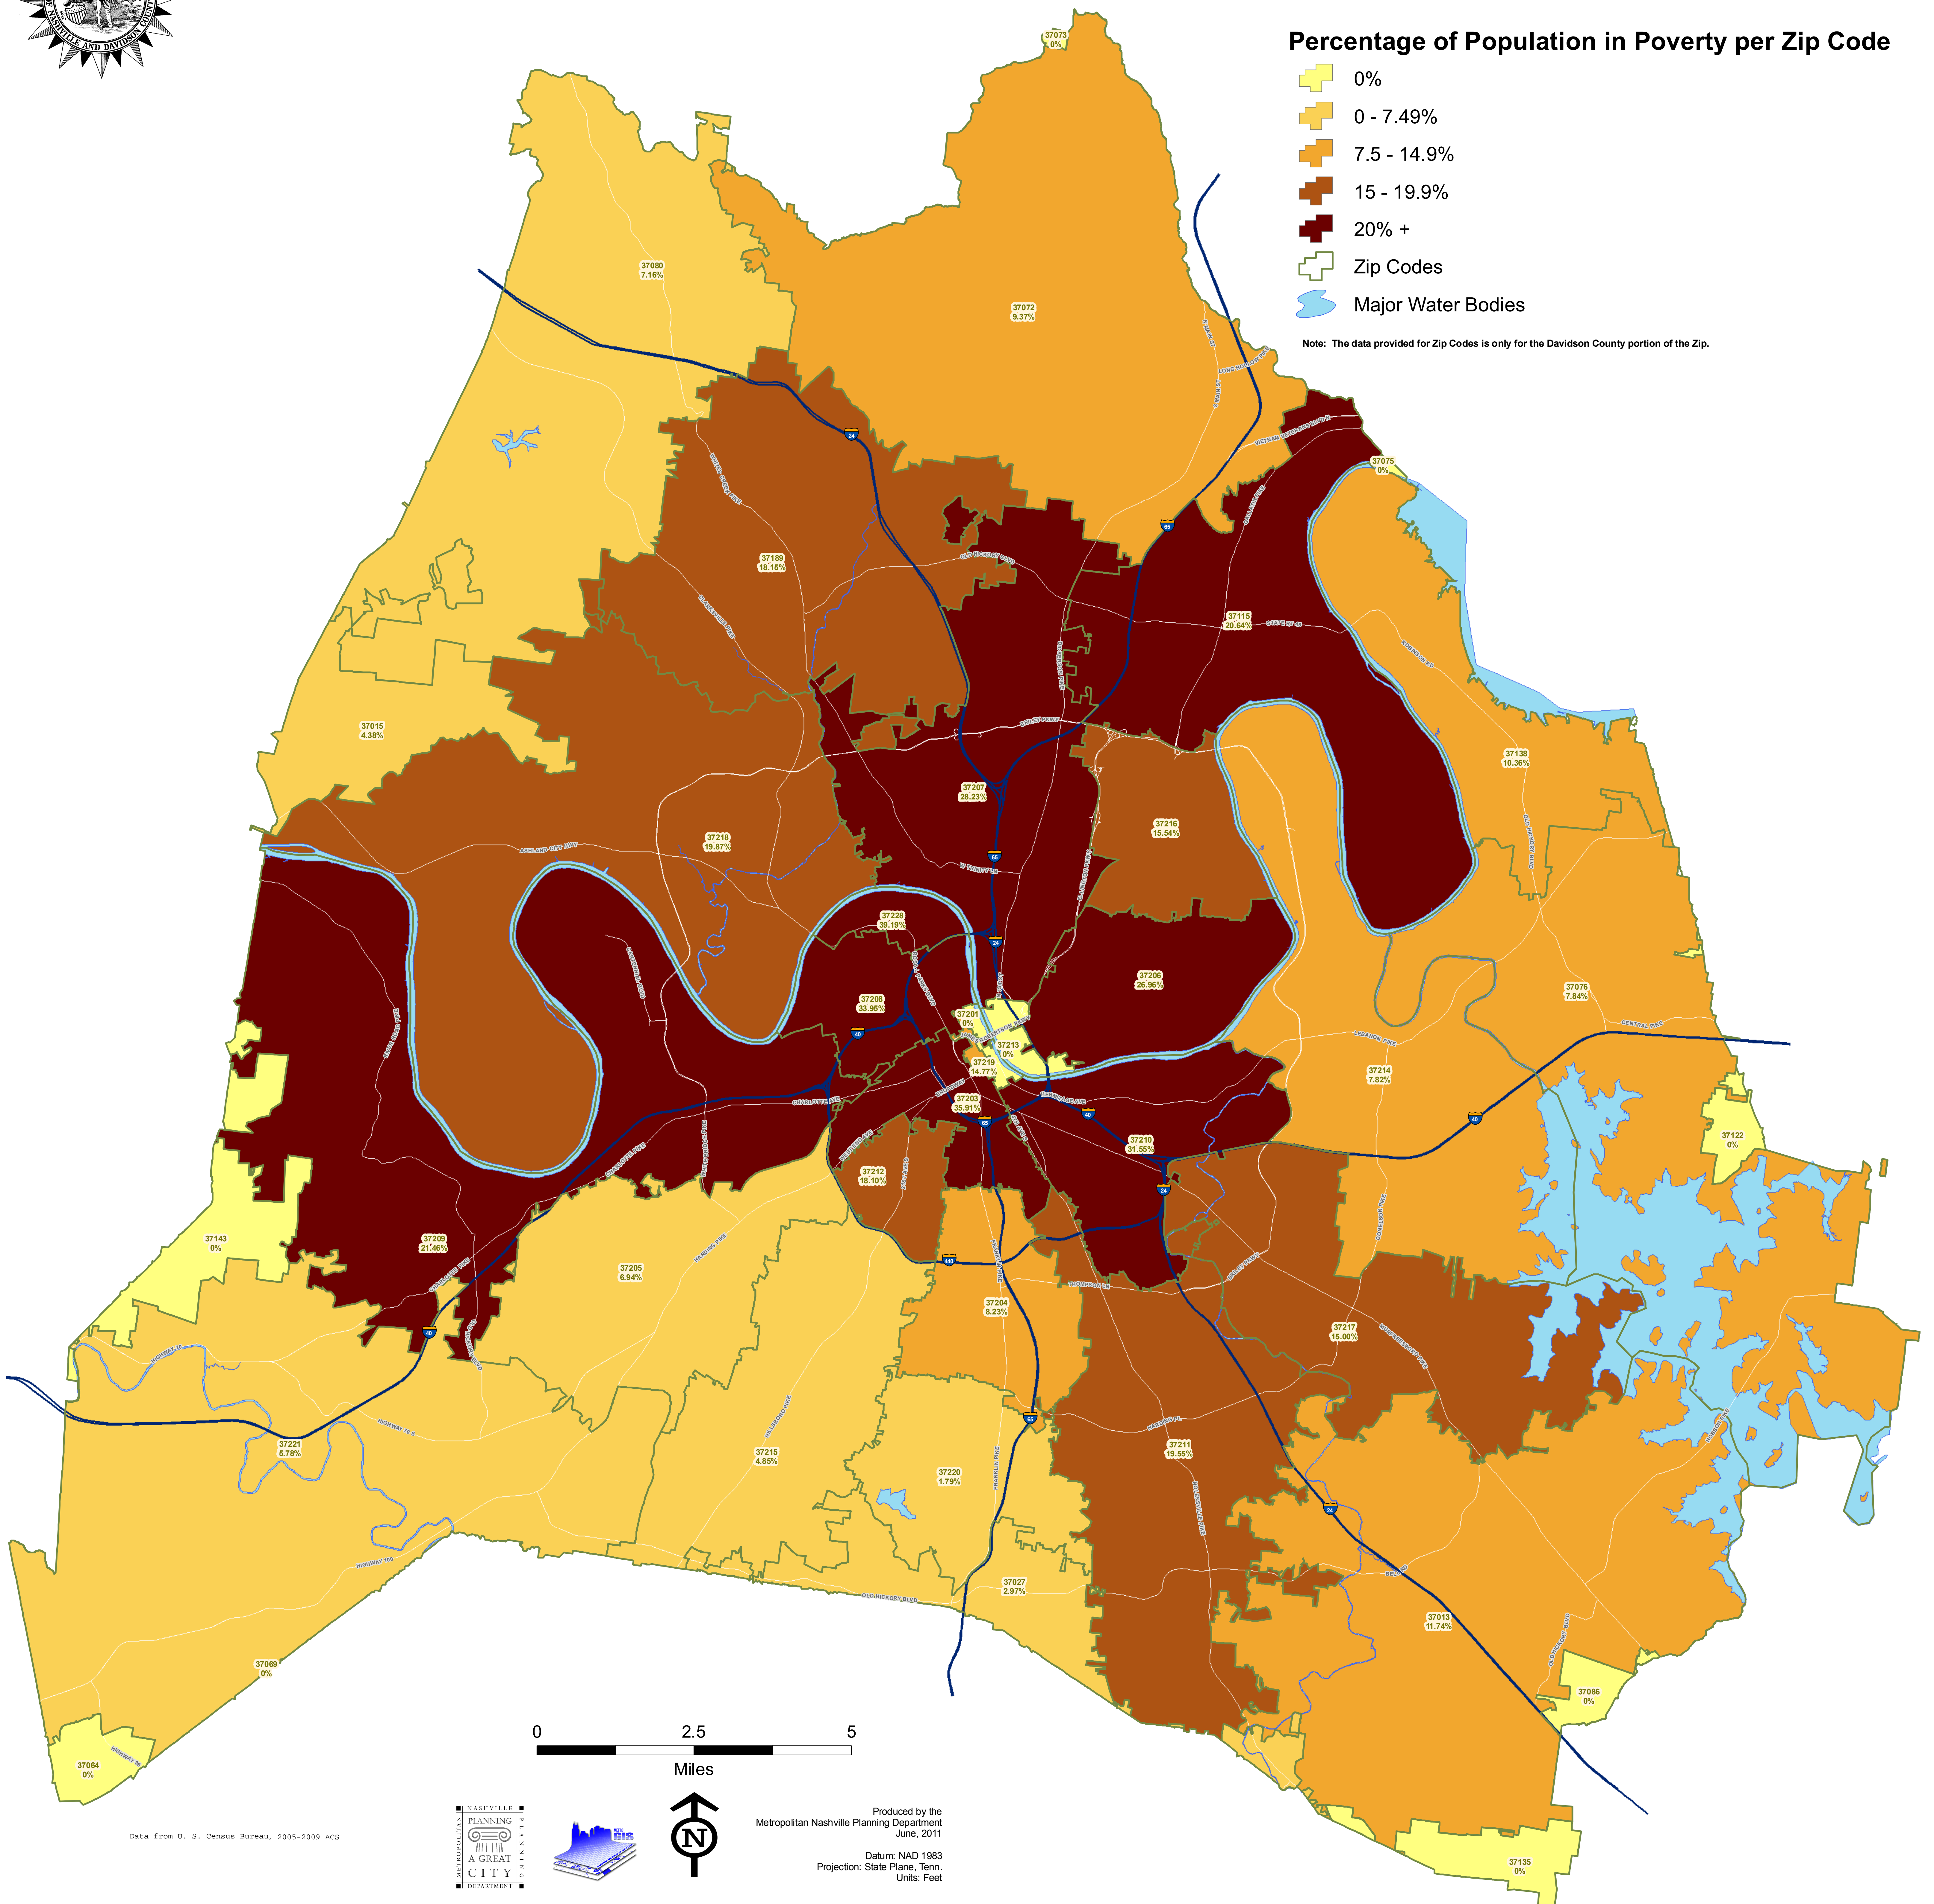

Metropolitan Nashville & Davidson County

Percentage of Population in Poverty per Zip Code

- 0%
- 0 - 7.49%
- 7.5 - 14.9%
- 15 - 19.9%
- 20% +
- Zip Codes
- Major Water Bodies

Note: The data provided for Zip Codes is only for the Davidson County portion of the Zip.

Produced by the
Metropolitan Nashville Planning Department
June, 2011

Datum: NAD 1983
Projection: State Plane, Tenn.
Units: Feet

Data from U. S. Census Bureau, 2005-2009 ACS