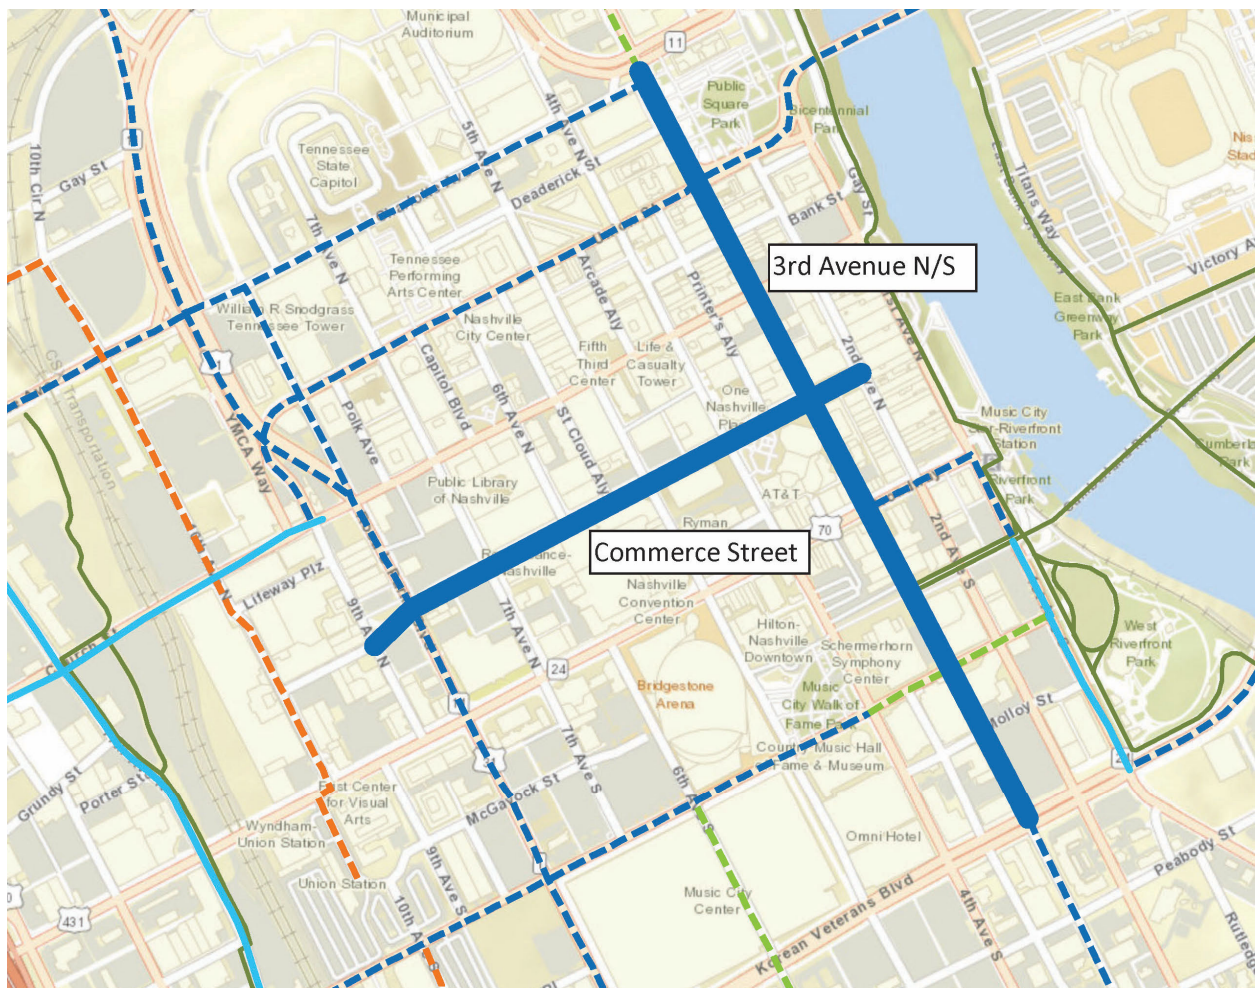

Role of Downtown Bikeways Demonstration Project Steering Committee

- Provide your perspective, and weigh community-wide issues
- Talk about demonstration project with others
- Direct people to information and give feedback
- Tell us what is or isn't working
- Shape the measures of effectiveness

DowntownBikeways.nashville.gov