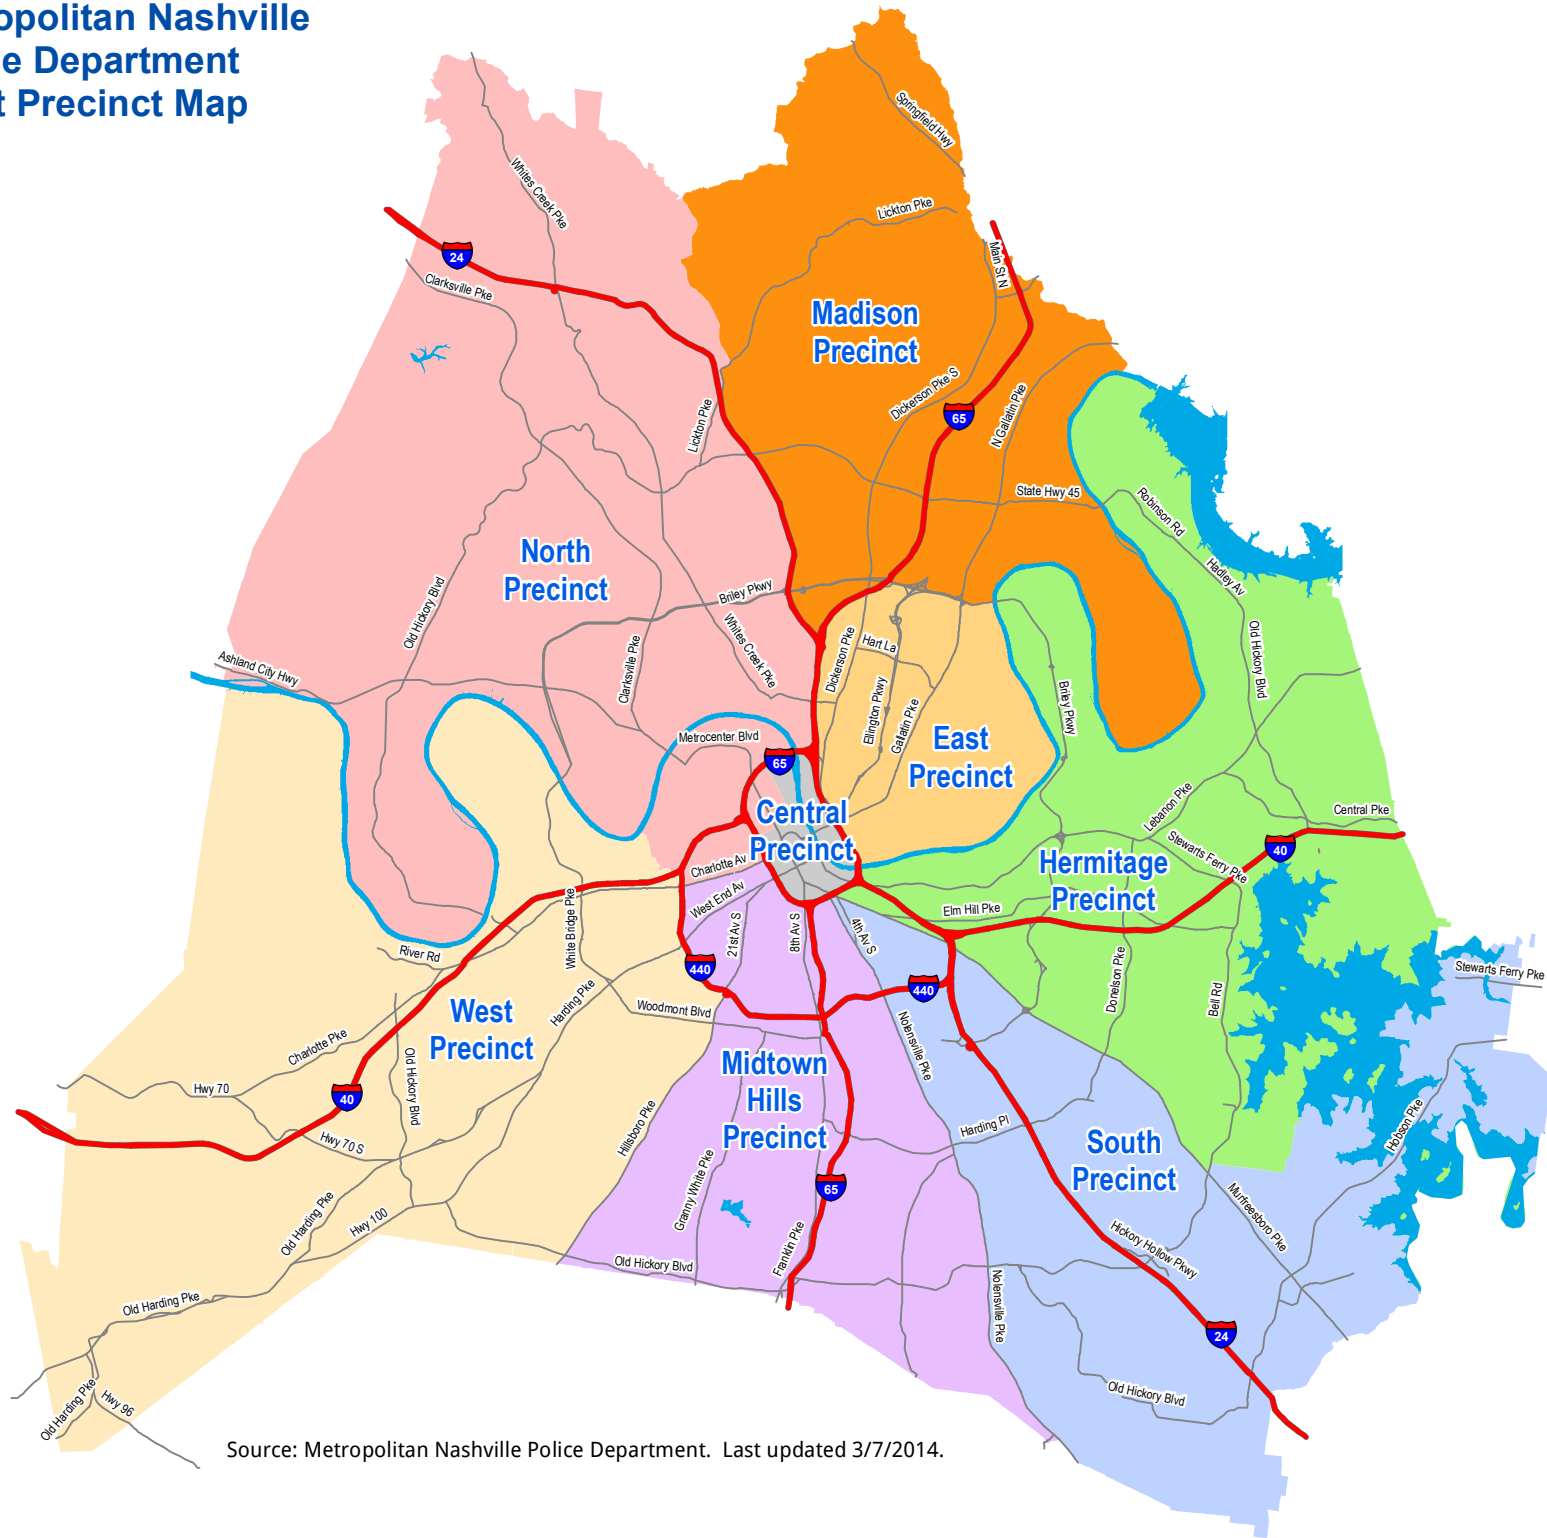

Metropolitan Nashville Police Department Eight Precinct Map

Source: Metropolitan Nashville Police Department. Last updated 3/7/2014.