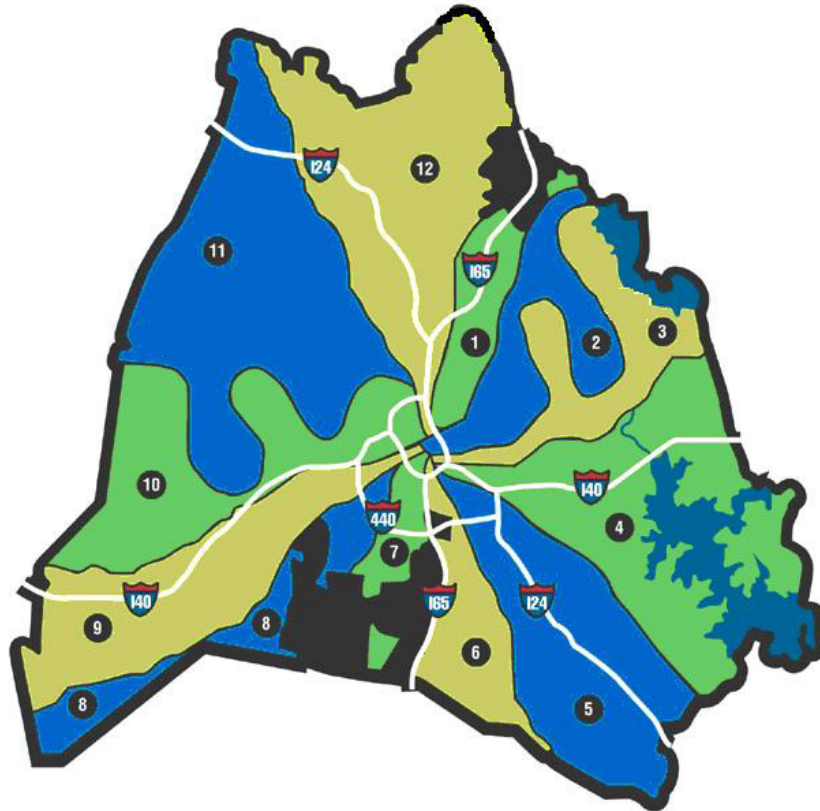

# ***Metro Nashville Public Works***

Improving the Quality of Life for Nashvillians and our Visitors

I LIVE IN AREA \_\_\_\_\_.

## 2018 – 2019 Brush Collection Schedule

<b>Area 8</b>	July 5, 2018	October 5, 2018	January 4, 2019	April 5, 2019
<b>Area 9</b>	July 11, 2018	October 12, 2018	January 10, 2019	April 11, 2019
<b>Area 10</b>	July 20, 2018	October 25, 2018	January 24, 2019	April 24, 2019
<b>Area 11</b>	July 27, 2018	October 31, 2018	January 31, 2019	April 30, 2019
<b>Area 12</b>	August 2, 2018	November 6, 2018	February 6, 2019	May 3, 2019
<b>Area 1</b>	August 9, 2018	November 13, 2018	February 12, 2019	May 10, 2019
<b>Area 2</b>	August 17, 2018	November 21, 2018	February 20, 2019	May 21, 2019
<b>Area 3</b>	August 30, 2018	November 30, 2018	February 27, 2019	May 30, 2019
<b>Area 4</b>	September 7, 2018	December 7, 2018	March 7, 2019	June 6, 2019
<b>Area 5</b>	September 14, 2018	December 13, 2018	March 14, 2019	June 13, 2019
<b>Area 6</b>	September 21, 2018	December 20, 2018	March 21, 2019	June 20, 2019
<b>Area 7</b>	September 28, 2018	December 28, 2018	March 29, 2019	June 27, 2019