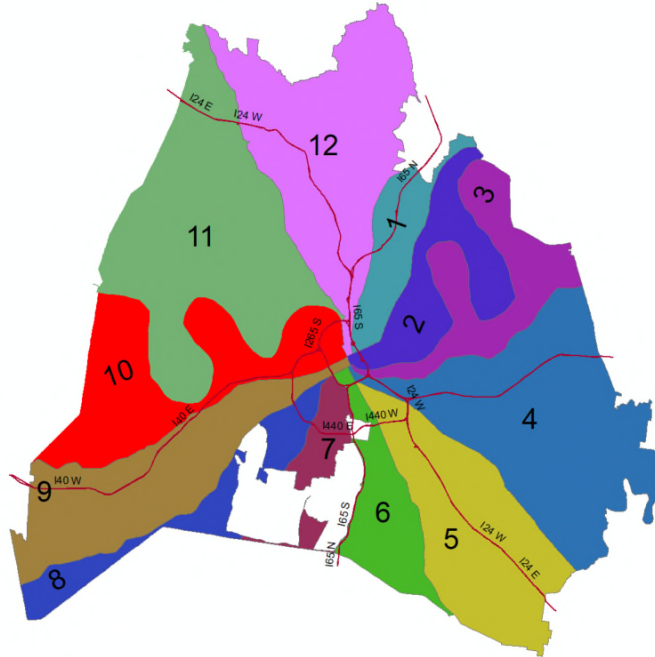

Metro Nashville Public Works

Improving the Quality of Life for Nashvillians and our Visitors

I LIVE IN AREA _____

2021 – 2022 Brush Collection Schedule

Area 8	July 6, 2021	October 21, 2021	January 18, 2022	April 4, 2022
Area 9	July 13, 2021	October 29, 2021	January 24, 2022	April 8, 2022
Area 10	July 26, 2021	November 9, 2021	January 31, 2022	April 15, 2022
Area 11	August 5, 2021	November 17, 2021	February 4, 2022	April 25, 2022
Area 12	August 11, 2021	November 24, 2021	February 9, 2022	April 29, 2022
Area 1	August 18, 2021	December 1, 2021	February 15, 2022	May 9, 2022
Area 2	August 26, 2021	December 10, 2021	February 22, 2022	May 13, 2022
Area 3	September 8, 2021	December 21, 2021	February 28, 2022	May 24, 2022
Area 4	September 16, 2021	December 29, 2021	March 7, 2022	June 1, 2022
Area 5	September 27, 2021	January 4, 2022	March 14, 2022	June 13, 2022
Area 6	October 5, 2021	January 10, 2022	March 22, 2022	June 22, 2022
Area 7	October 14, 2021	January 13, 2022	March 29, 2022	June 29, 2022

To confirm your area, please call 3-1-1, 615-880-1000 or visit:

<https://mpw.nashville.gov/ims/cans/default.aspx>

You may also sign-up to receive e-mail reminders when brush collection will begin in your area.