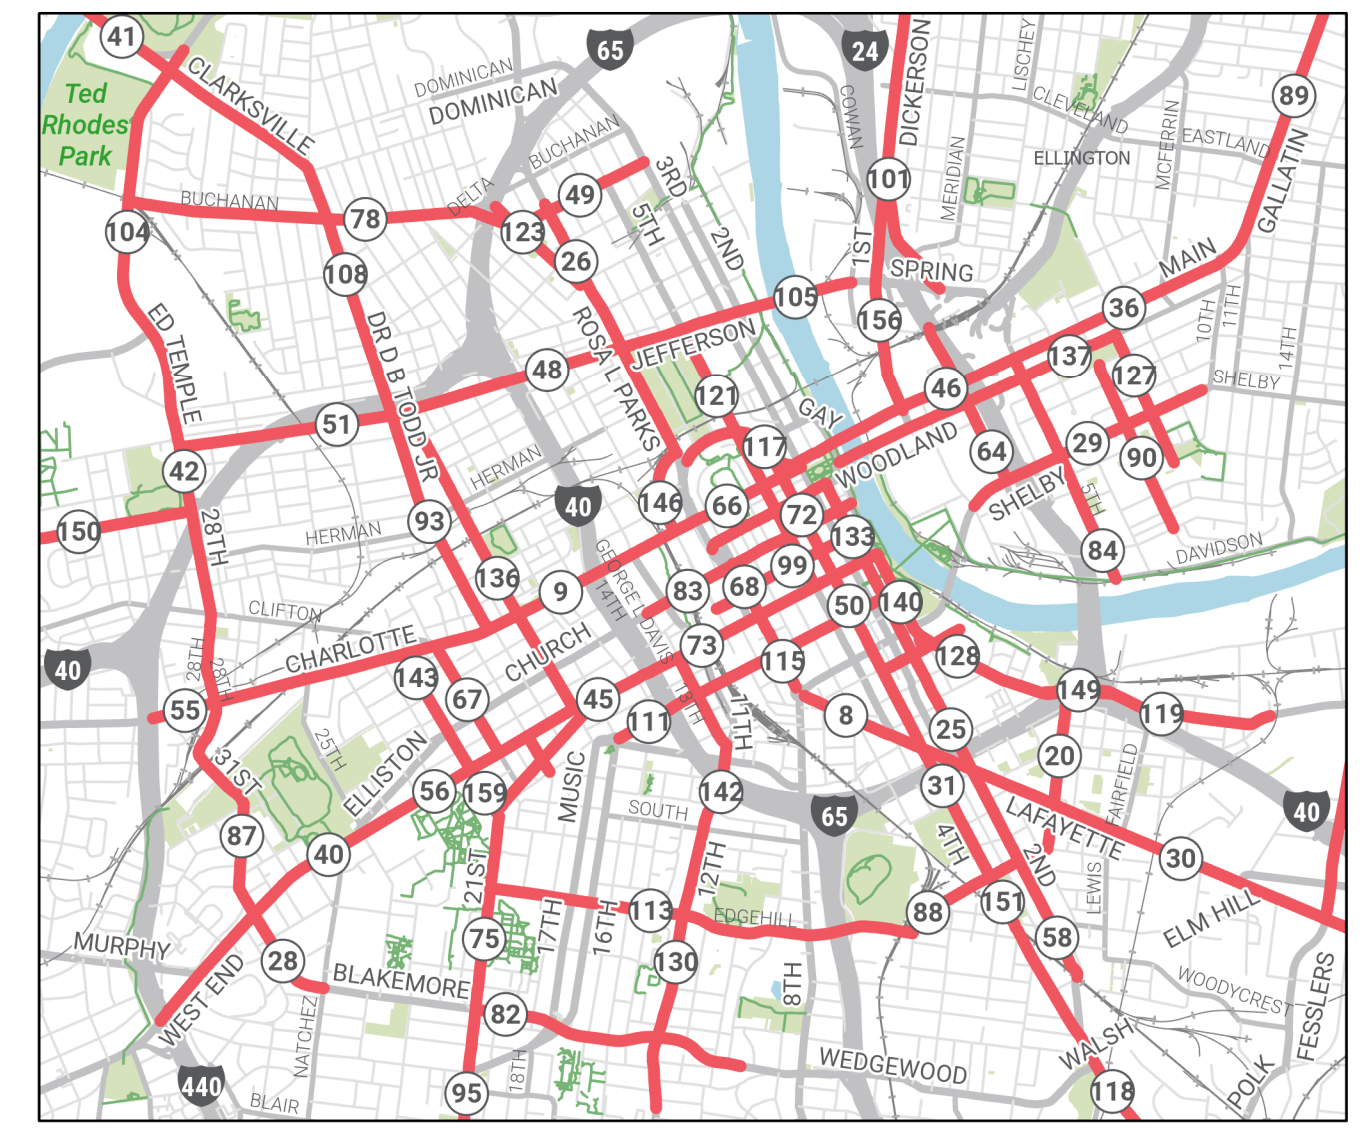

TRANSIT ACCESS IMPROVEMENTS PROJECT LIST

NASHVILLE VISION ZERO IMPLEMENTATION PLAN