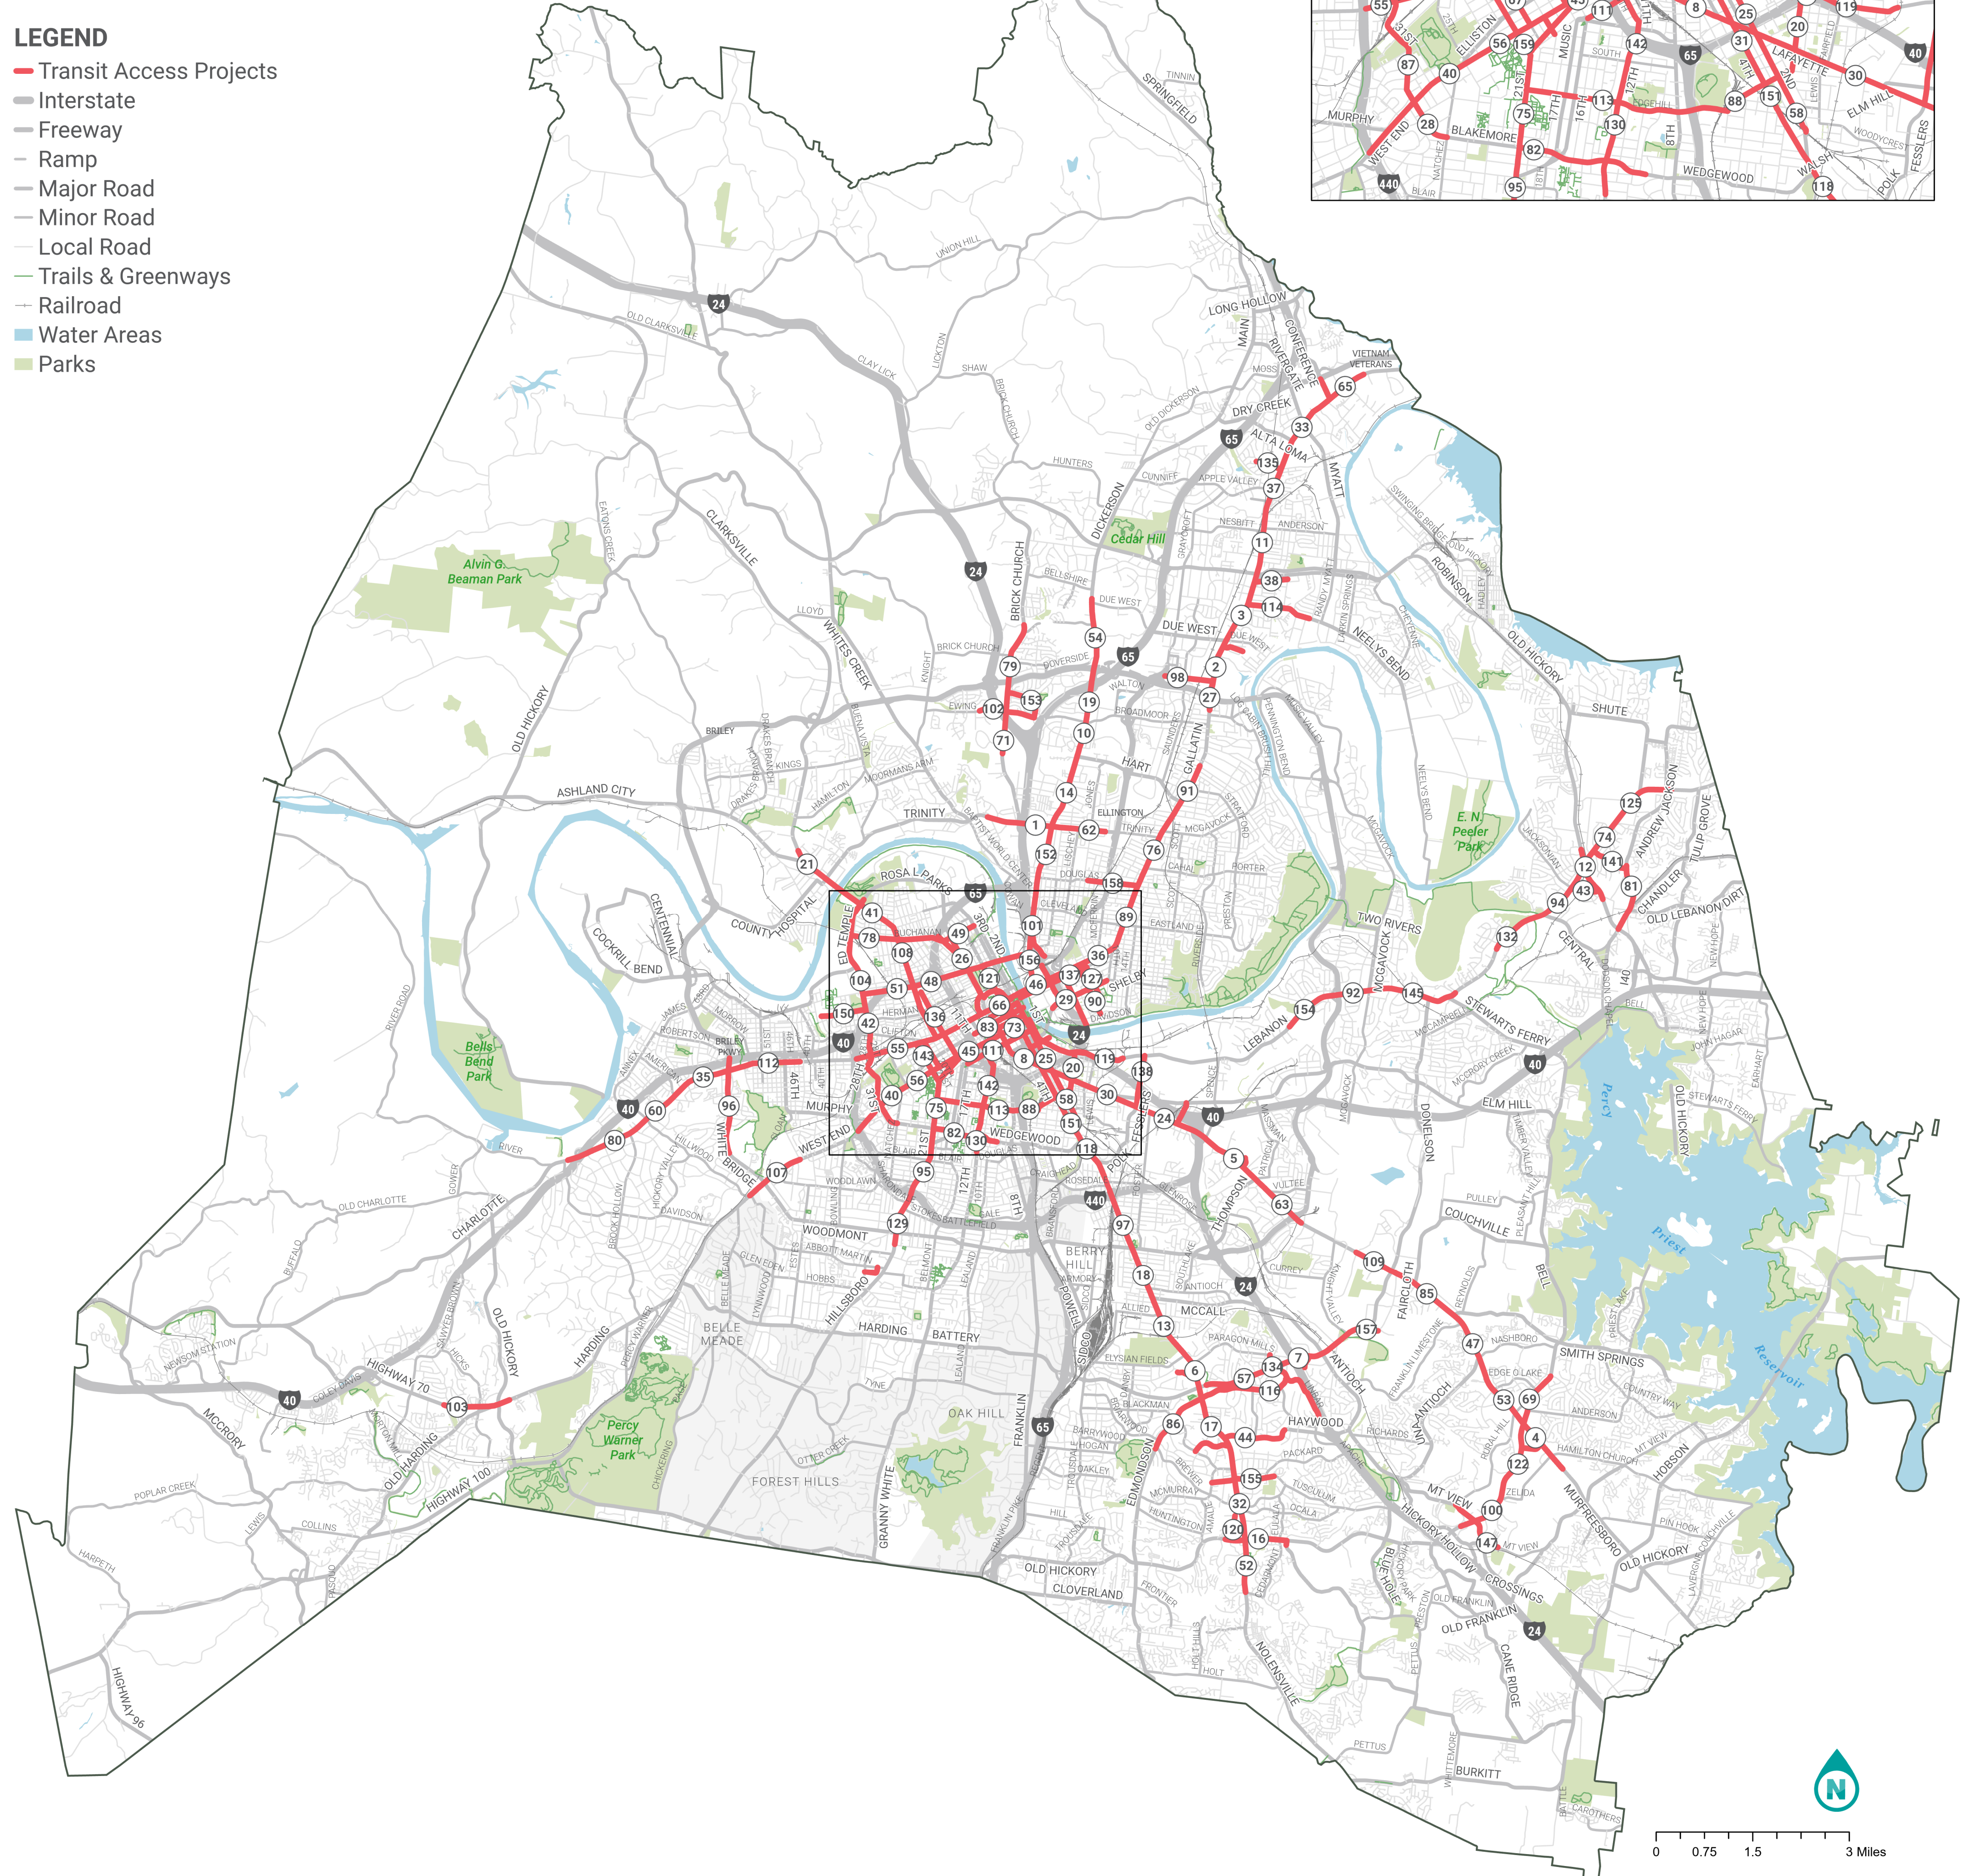

Ranking	Street Name	To	From
1	W TRINITY LN	Monticello St	Dickerson Pk
2	GALLATIN PIKE	Brink Haven Ave	Walton Ln
3	GALLATIN PIKE	Old Hickory Blvd	Brink Haven Ave
4	MURFREESBORO PIKE	Bell Rd	Hamilton Church Rd
5	MURFREESBORO PIKE	Spence Ln	E Thompson Ln
6	NOLANSVILLE PIKE	Elysian Fields Rd	Goins Rd
7	HARDING PL	Tampa Dr	Antioch Pk
8	LAFAYETTE ST	8th Ave S	Fairfield Ave
9	CHARLOTTE AVE	22nd Ave N	13th Ave N
10	DICKERSON PIKE	Broadmoor Dr	Lemuel Rd
11	GALLATIN PIKE	Anderson Ln	E Old Hickory Blvd
12	OLD HICKORY BLVD	Wright Ave	Old Lebanon Dir Rd
13	NOLANSVILLE PIKE	Veritas St	Elysian Fields Rd
14	DICKERSON PIKE	Lemuel Rd	W Trinity Ln
15	CONFERENCE DR	Vietnam Veterans Blvd	Gallatin Rd
16	OLD HICKORY BLVD	Zernatt Ave	Benzing Rd
17	NOLANSVILLE PIKE	Goins Rd	McMurray Dr
18	NOLANSVILLE PIKE	Thompson Ln	Veritas St
19	DICKERSON PIKE	Doverside Dr	Broadmoor Dr
20	CHARLES E DAVIS BLVD	Carroll St	Lafayette St
21	CLARKSVILLE PIKE	Ashland City Hwy	Ed Temple Blvd
22	GALLATIN PIKE	Walton Ln	Inglewood Dr
23	ROSA L PARKS BLVD	24th Ave N	Clarksville Pk
24	MURFREESBORO PIKE	Foster Ave	Spence Ln
25	2ND AVE S	Broadway	Lafayette St
26	ROSA L PARKS BLVD	Garfield St	James Robertson Pkwy
27	GALLATIN PIKE	Walton Ln	Inglewood Dr
28	31ST AVE S	West End Ave	Natchez Trce
29	SHELBY AVE	S 2nd St	S 10th St
30	MURFREESBORO PIKE	Fairfield Ave	Foster Ave
31	4TH AVE S	Demonbreun St	Mildred Shute Ave
32	NOLANSVILLE PIKE	McMurray Dr	Old Hickory Blvd
33	GALLATIN PIKE	W Monticello Ave	Shepherd Hills Dr
34	MORRIS GENTRY BLVD	Bell Rd	Murfreesboro Pk
35	CHARLOTTE PIKE	Westboro Dr	54th Ave N
36	MAIN ST	S 5th St	Forrest Ave
37	GALLATIN PIKE	W Monticello Ave	Anderson Ln
38	MAPLE ST	Gallatin Pk S	Forest Park Rd
39	BERKLEY DR	Gallatin Pk S	Argyle Ave
40	WEST END AVE	I-440	Elliston Pl