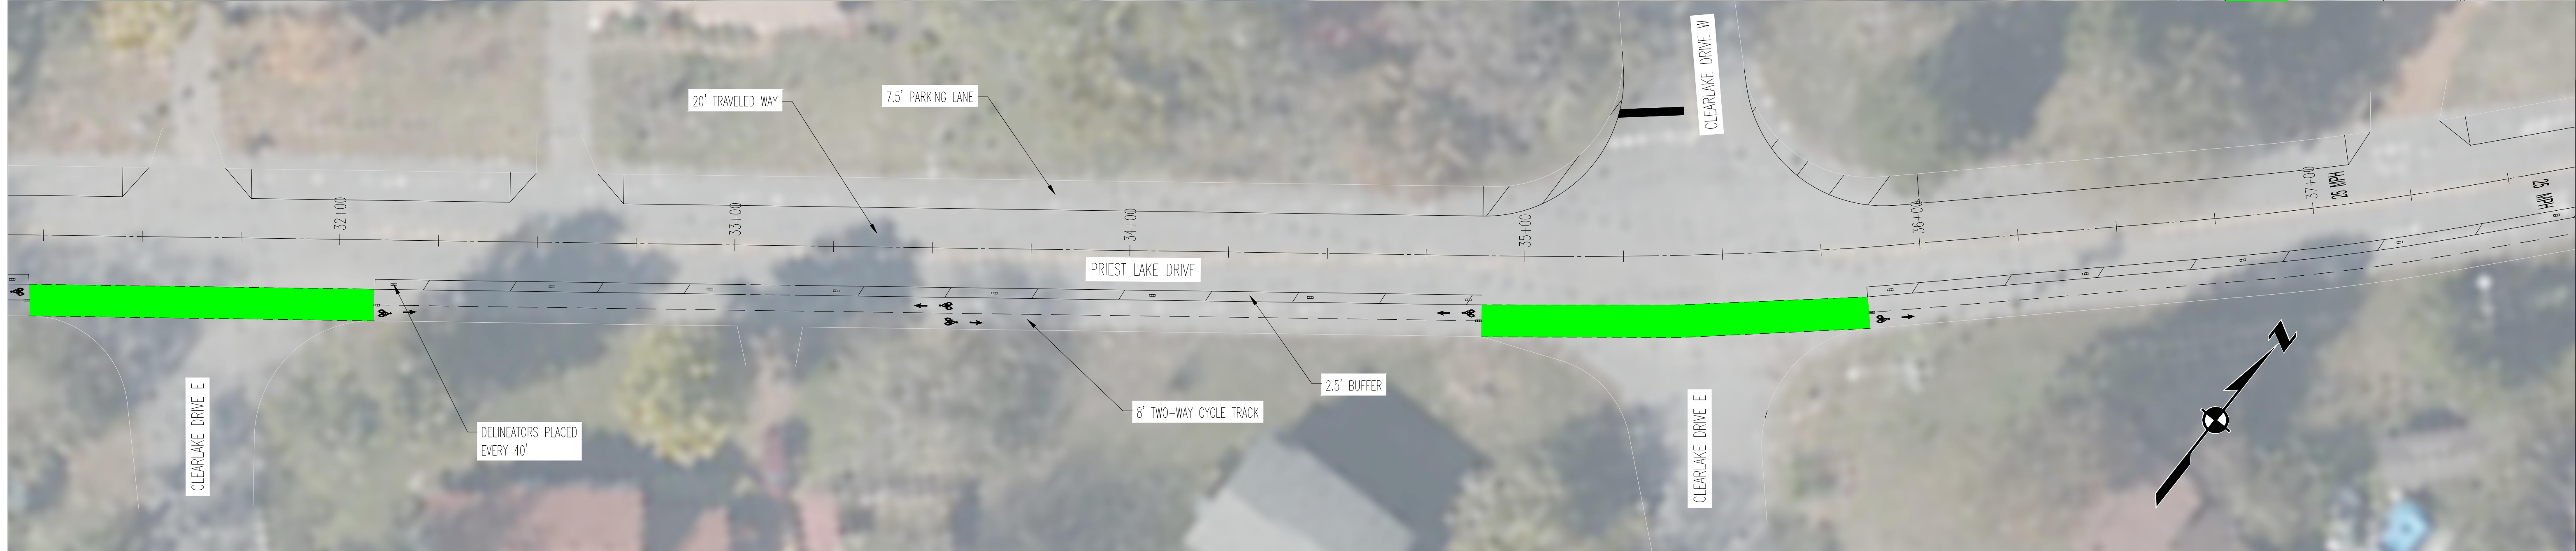

LDA ENGINEERING

PRIEST LAKE DRIVE
PROPOSED BIKEWAY PLANS
PAGE 1

LDA ENGINEERING

PRIEST LAKE DRIVE
PROPOSED BIKEWAY PLANS
PAGE 4