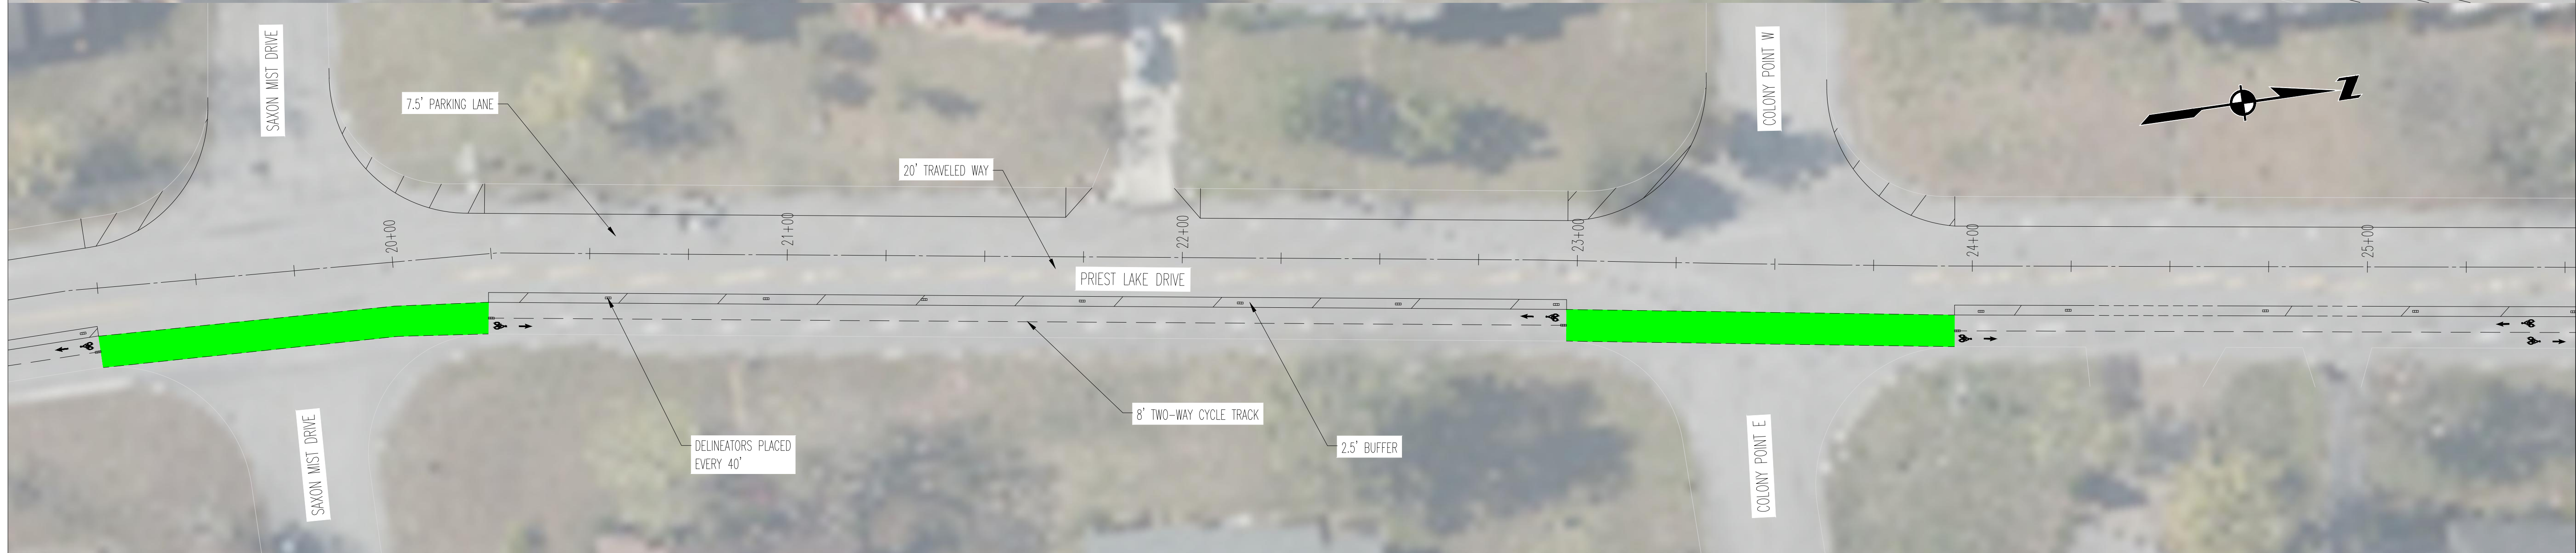

LDA ENGINEERING

PRIEST LAKE DRIVE
PROPOSED BIKEWAY PLANS
PAGE 1

LDA ENGINEERING

PRIEST LAKE DRIVE
PROPOSED BIKEWAY PLANS
PAGE 4