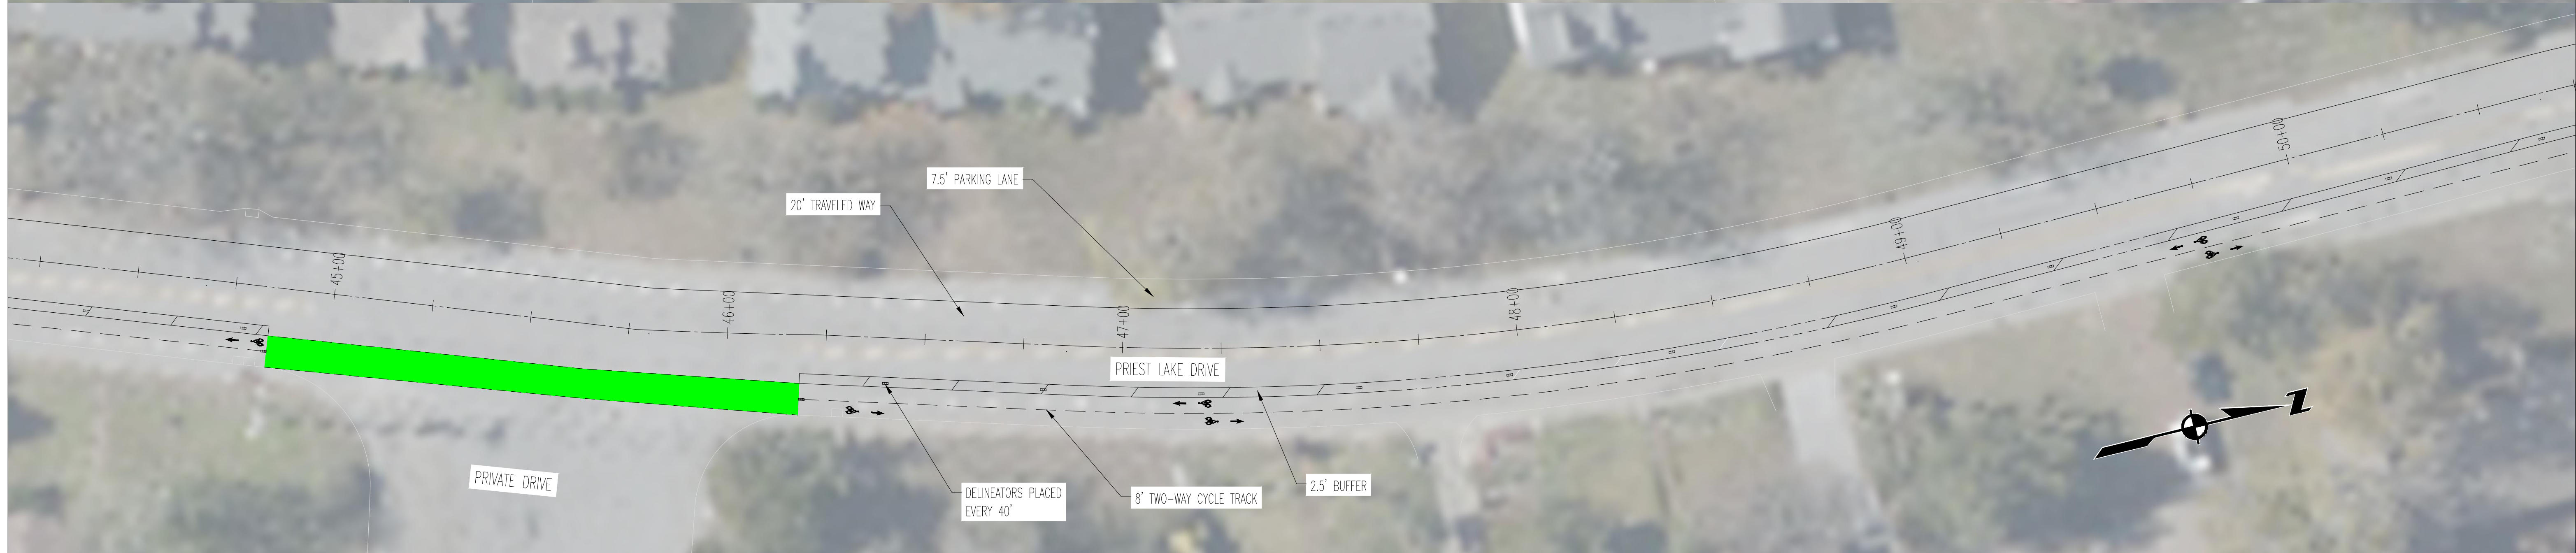

LDA ENGINEERING

PRIEST LAKE DRIVE
PROPOSED BIKEWAY PLANS
PAGE 1

LDA ENGINEERING

PRIEST LAKE DRIVE
PROPOSED BIKEWAY PLANS
PAGE 4