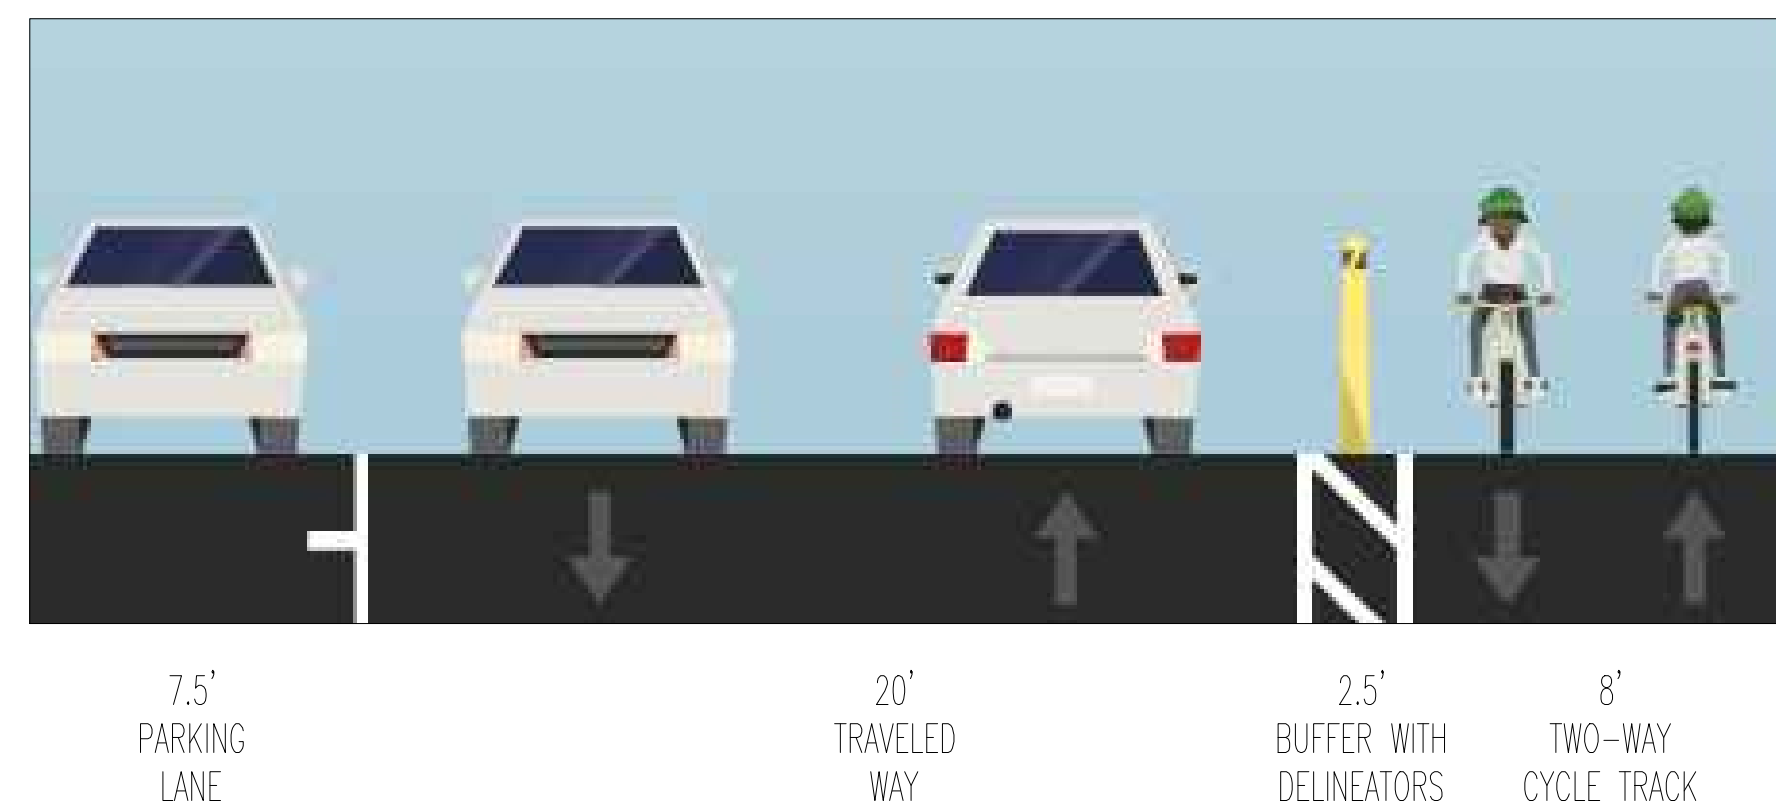

LDA ENGINEERING

PRIEST LAKE DRIVE
PROPOSED BIKEWAY PLANS
PAGE 1

LDA ENGINEERING

PRIEST LAKE DRIVE
PROPOSED BIKEWAY PLANS
PAGE 4