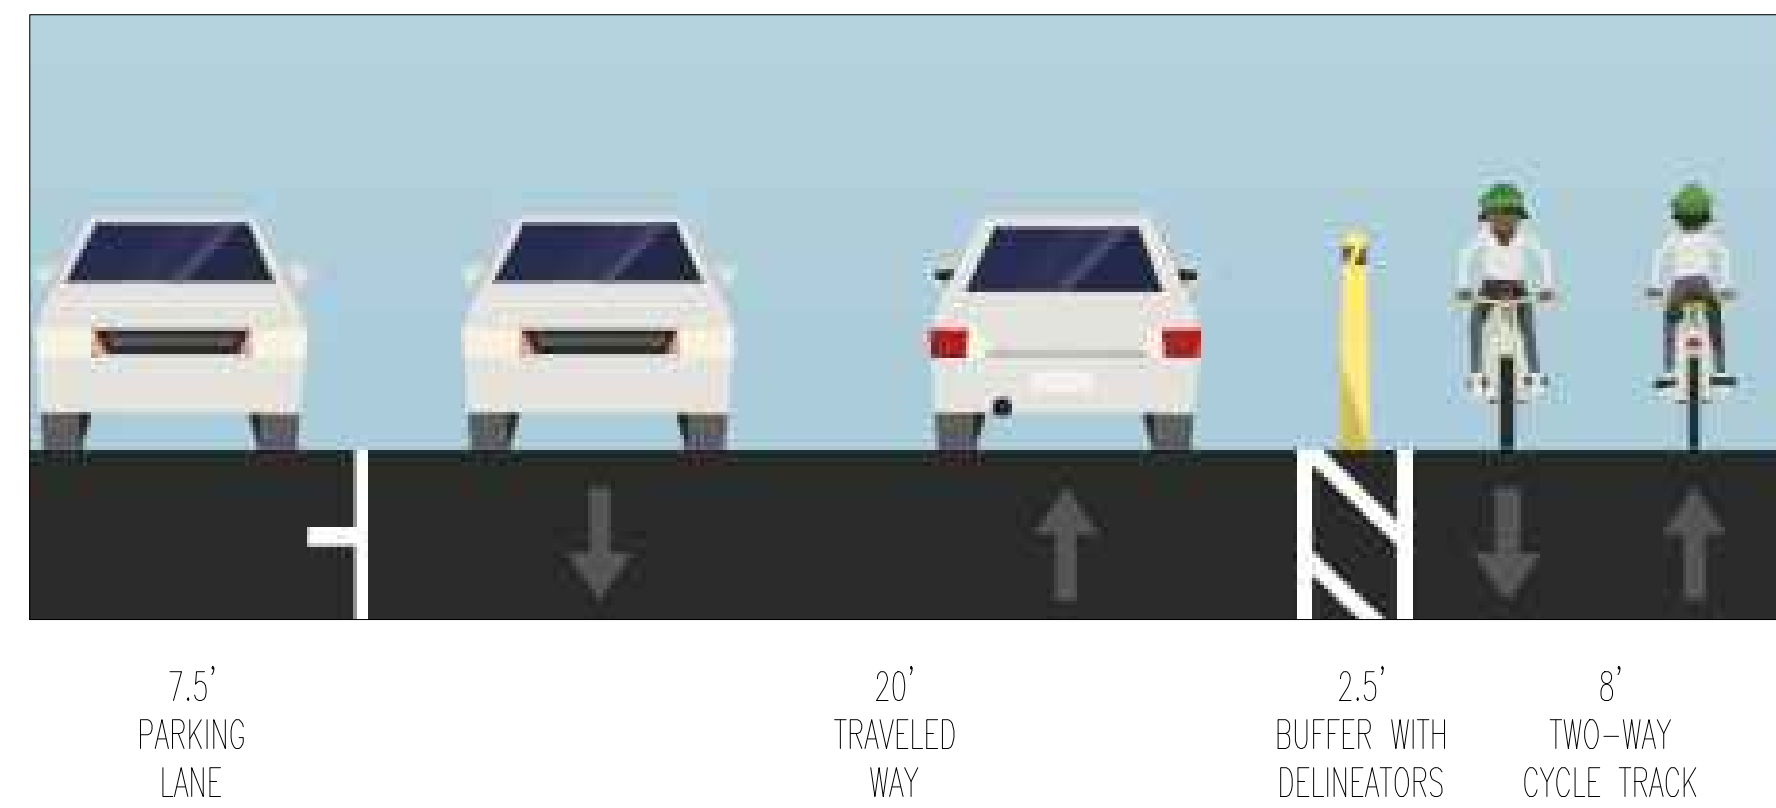

LDA ENGINEERING

PRIEST LAKE DRIVE
PROPOSED BIKEWAY PLANS
PAGE 1

LDA ENGINEERING

PRIEST LAKE DRIVE
PROPOSED BIKEWAY PLANS
PAGE 4