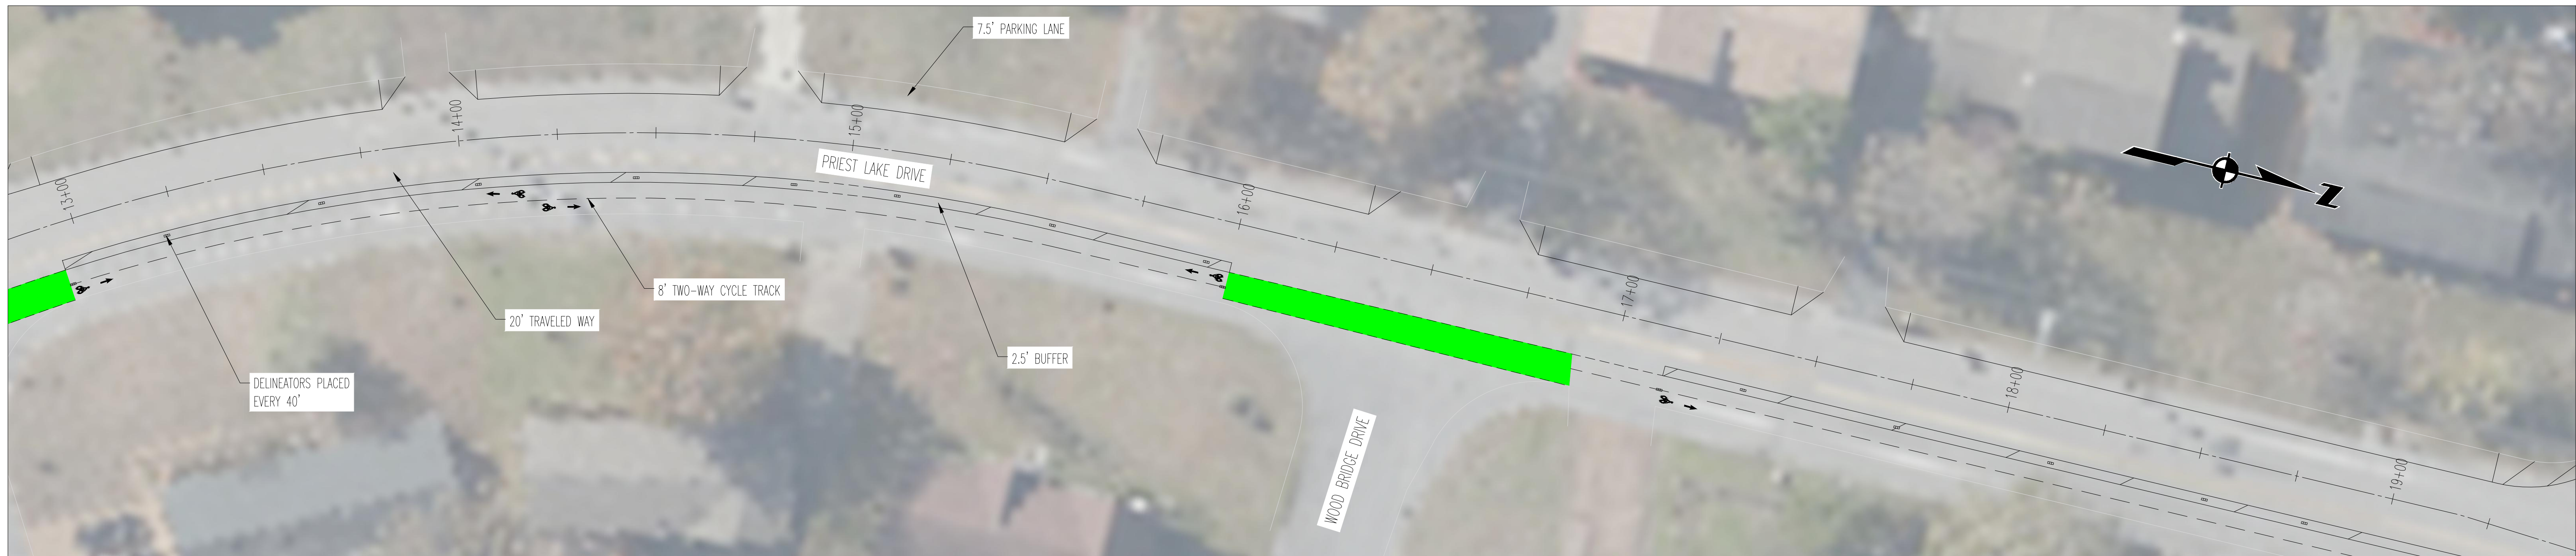

LDA ENGINEERING

PRIEST LAKE DRIVE
PROPOSED BIKEWAY PLANS
PAGE 1

LDA ENGINEERING

PRIEST LAKE DRIVE
PROPOSED BIKEWAY PLANS
PAGE 4