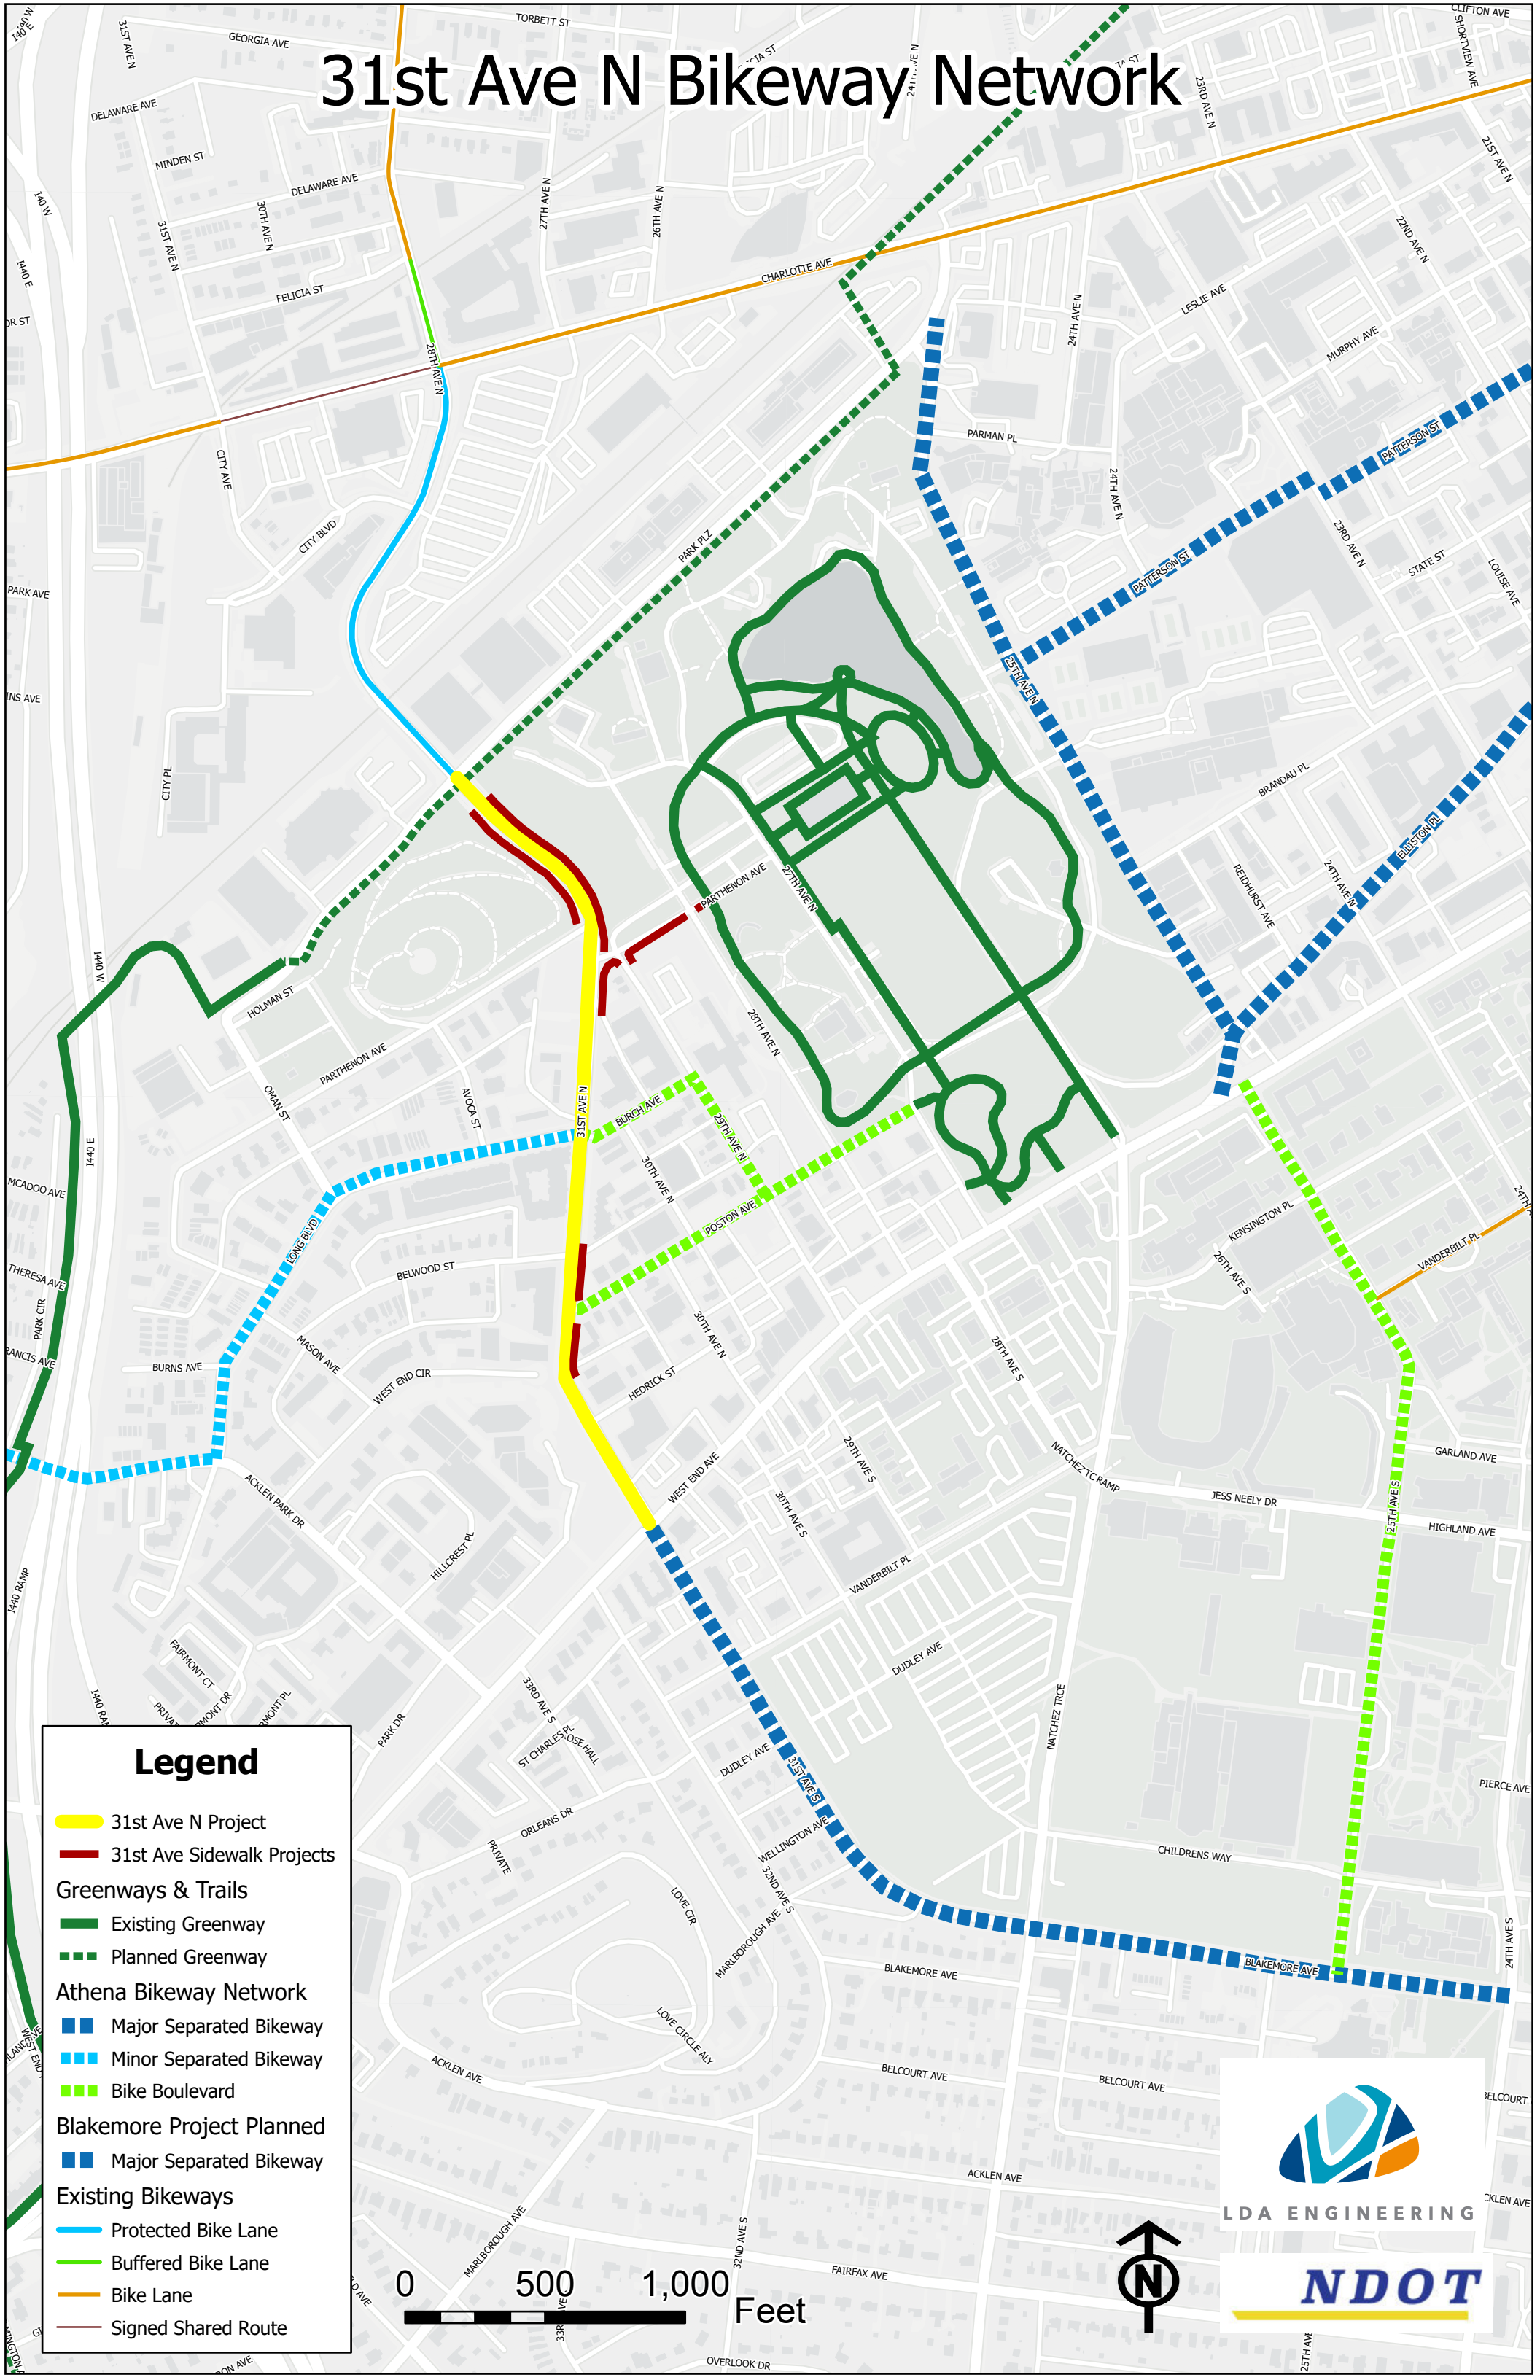

# 31st Ave N Bikeway Network

## Legend

-  31st Ave N Project
-  31st Ave Sidewalk Projects
- Greenways & Trails**
-  Existing Greenway
-  Planned Greenway
- Athena Bikeway Network**
-  Major Separated Bikeway
-  Minor Separated Bikeway
-  Bike Boulevard
- Blakemore Project Planned**
-  Major Separated Bikeway
- Existing Bikeways**
-  Protected Bike Lane
-  Buffered Bike Lane
-  Bike Lane
-  Signed Shared Route