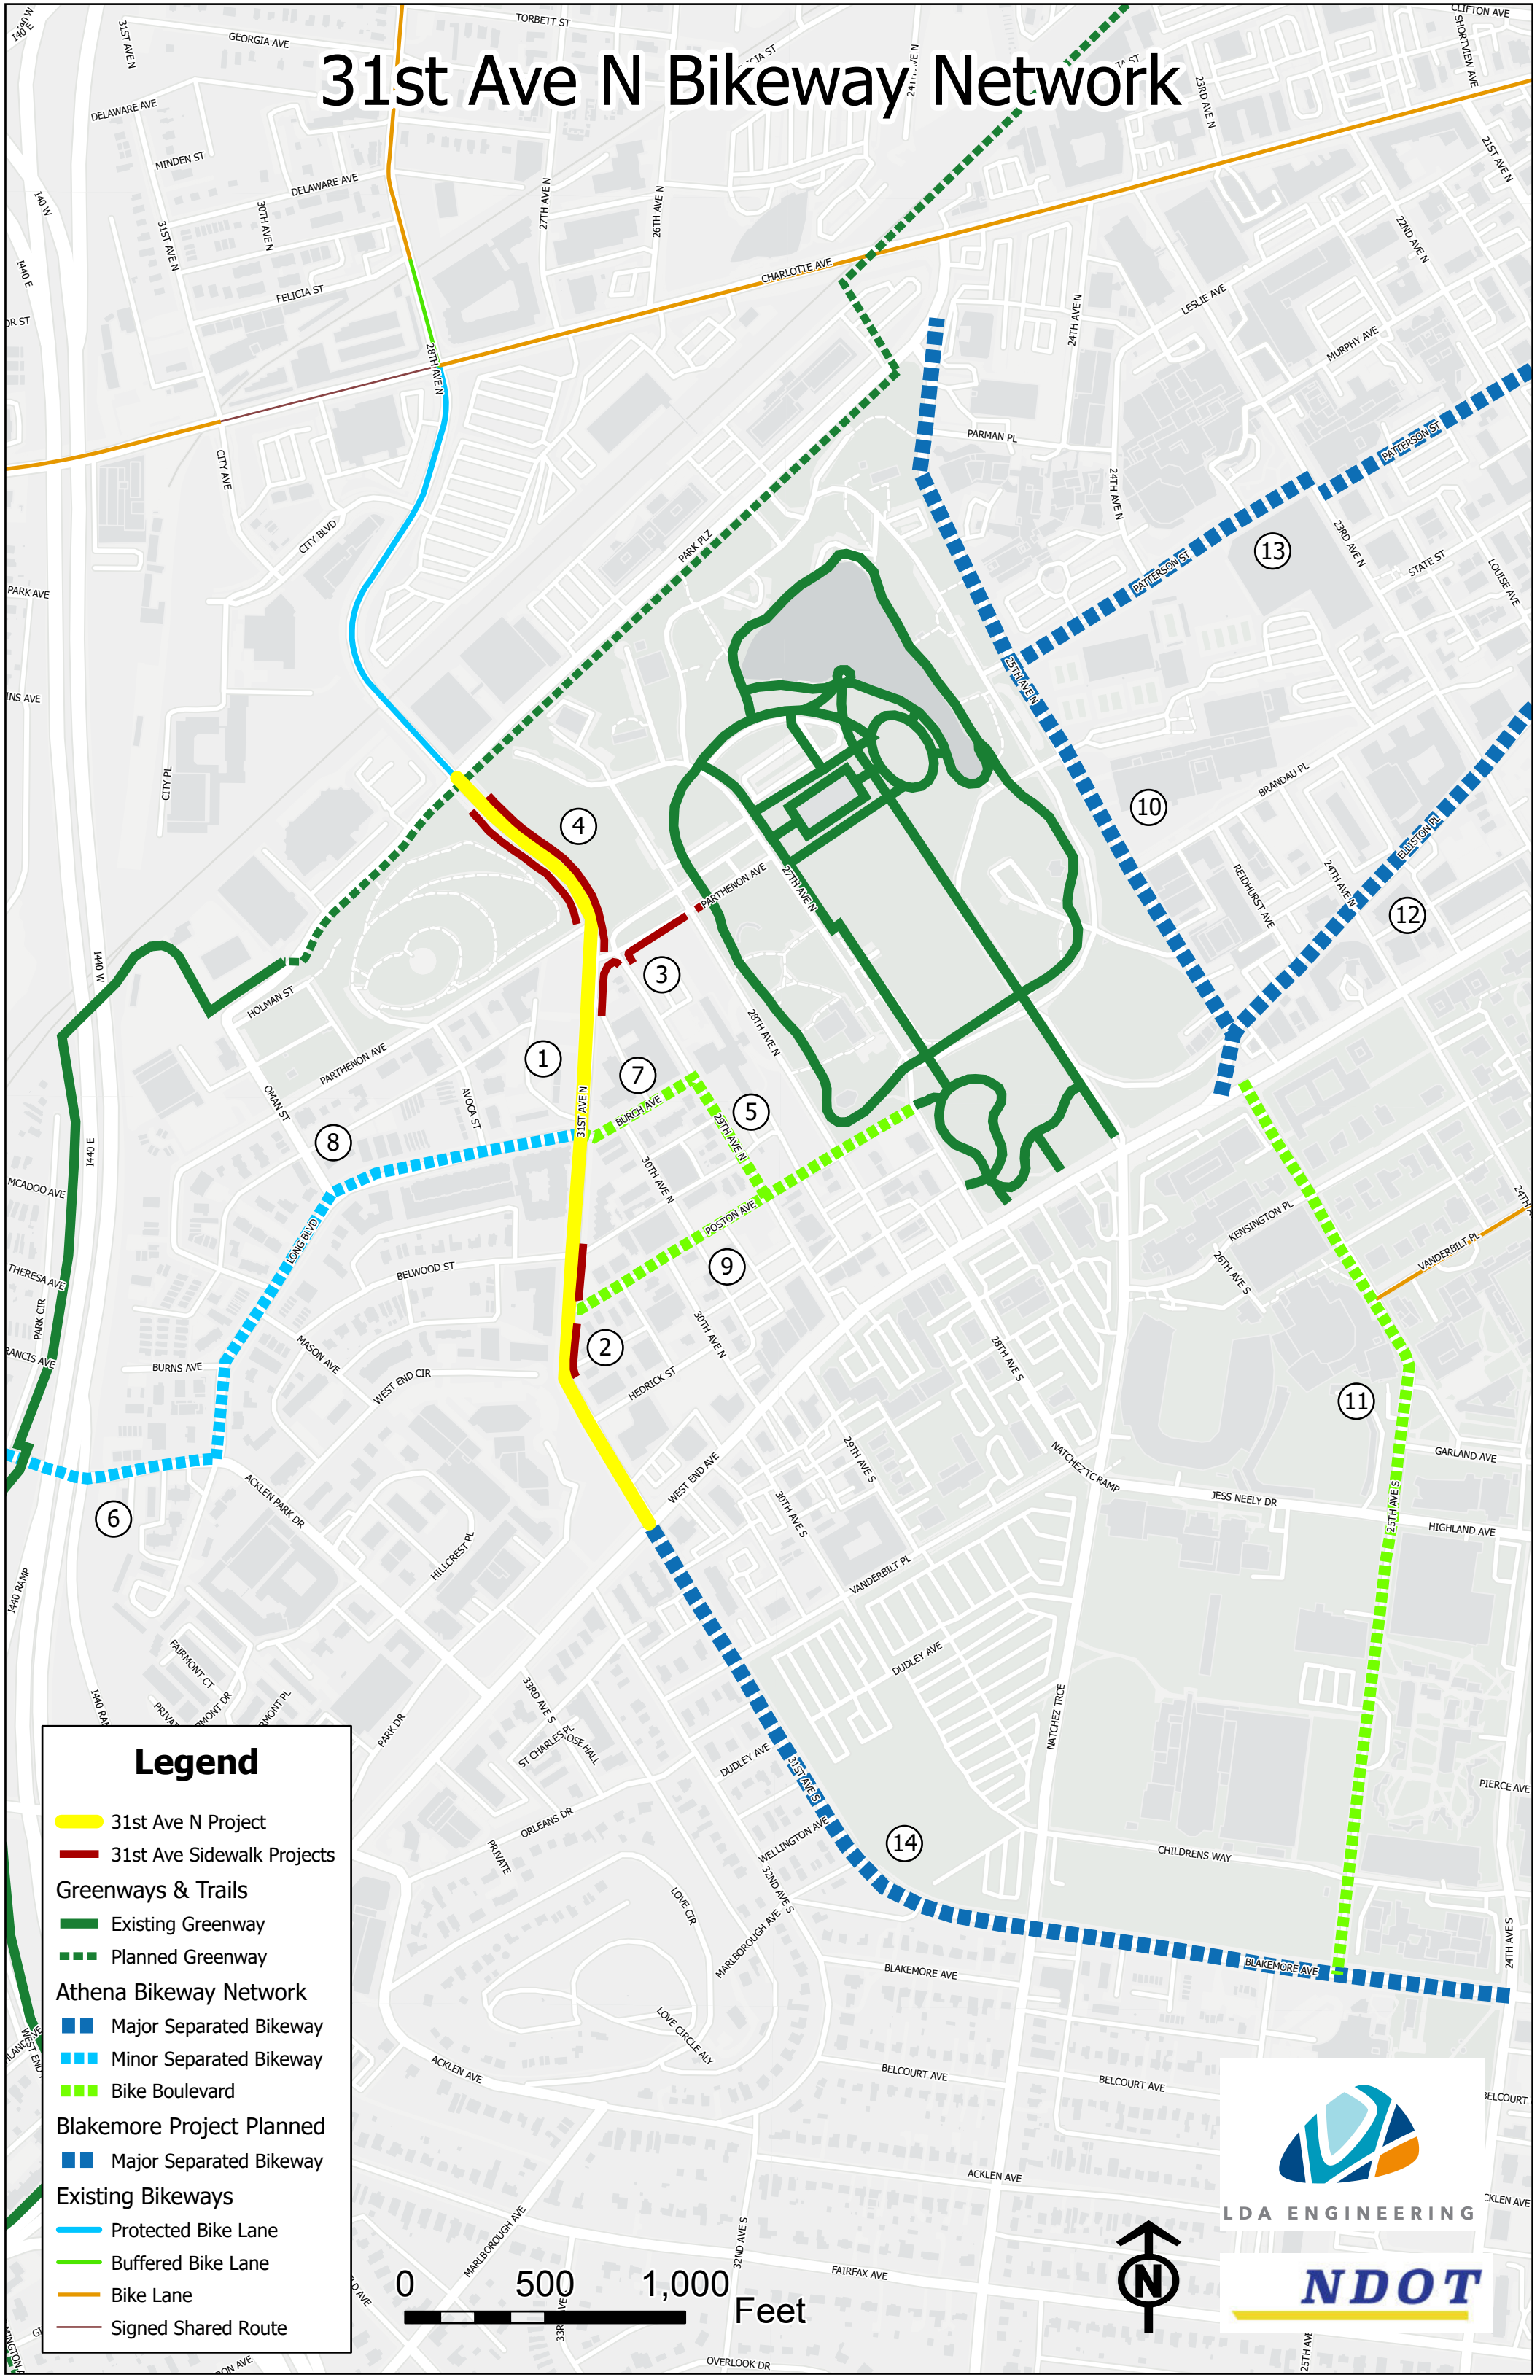

31st Ave N Bikeway Network

Legend

- 31st Ave N Project
- 31st Ave Sidewalk Projects
- Greenways & Trails**
- Existing Greenway
- Planned Greenway
- Athena Bikeway Network**
- Major Separated Bikeway
- Minor Separated Bikeway
- Bike Boulevard
- Blakemore Project Planned**
- Major Separated Bikeway
- Existing Bikeways**
- Protected Bike Lane
- Buffered Bike Lane
- Bike Lane
- Signed Shared Route

LDA ENGINEERING

NDOT