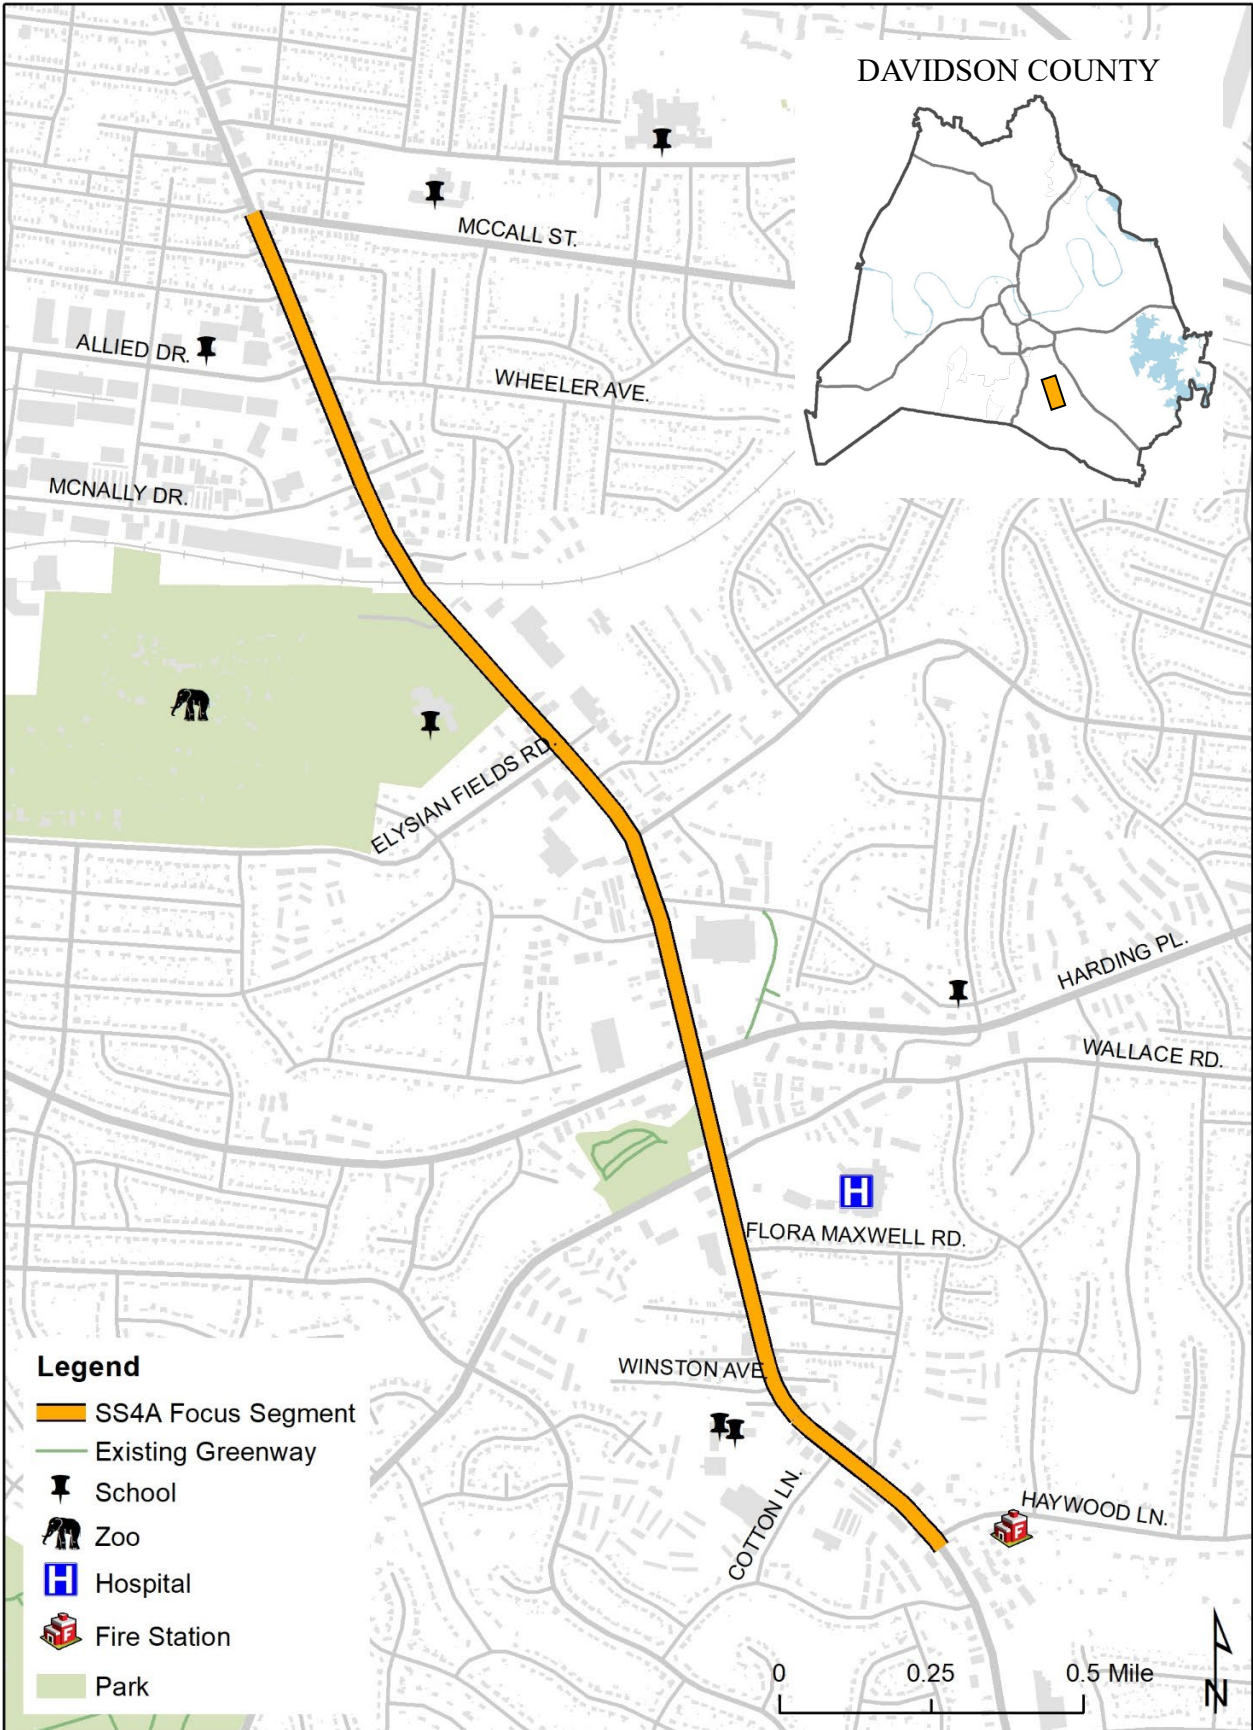

DAVIDSON COUNTY

Legend

- SS4A Focus Segment
- Existing Greenway
- School
- Zoo
- Hospital
- Fire Station
- Park