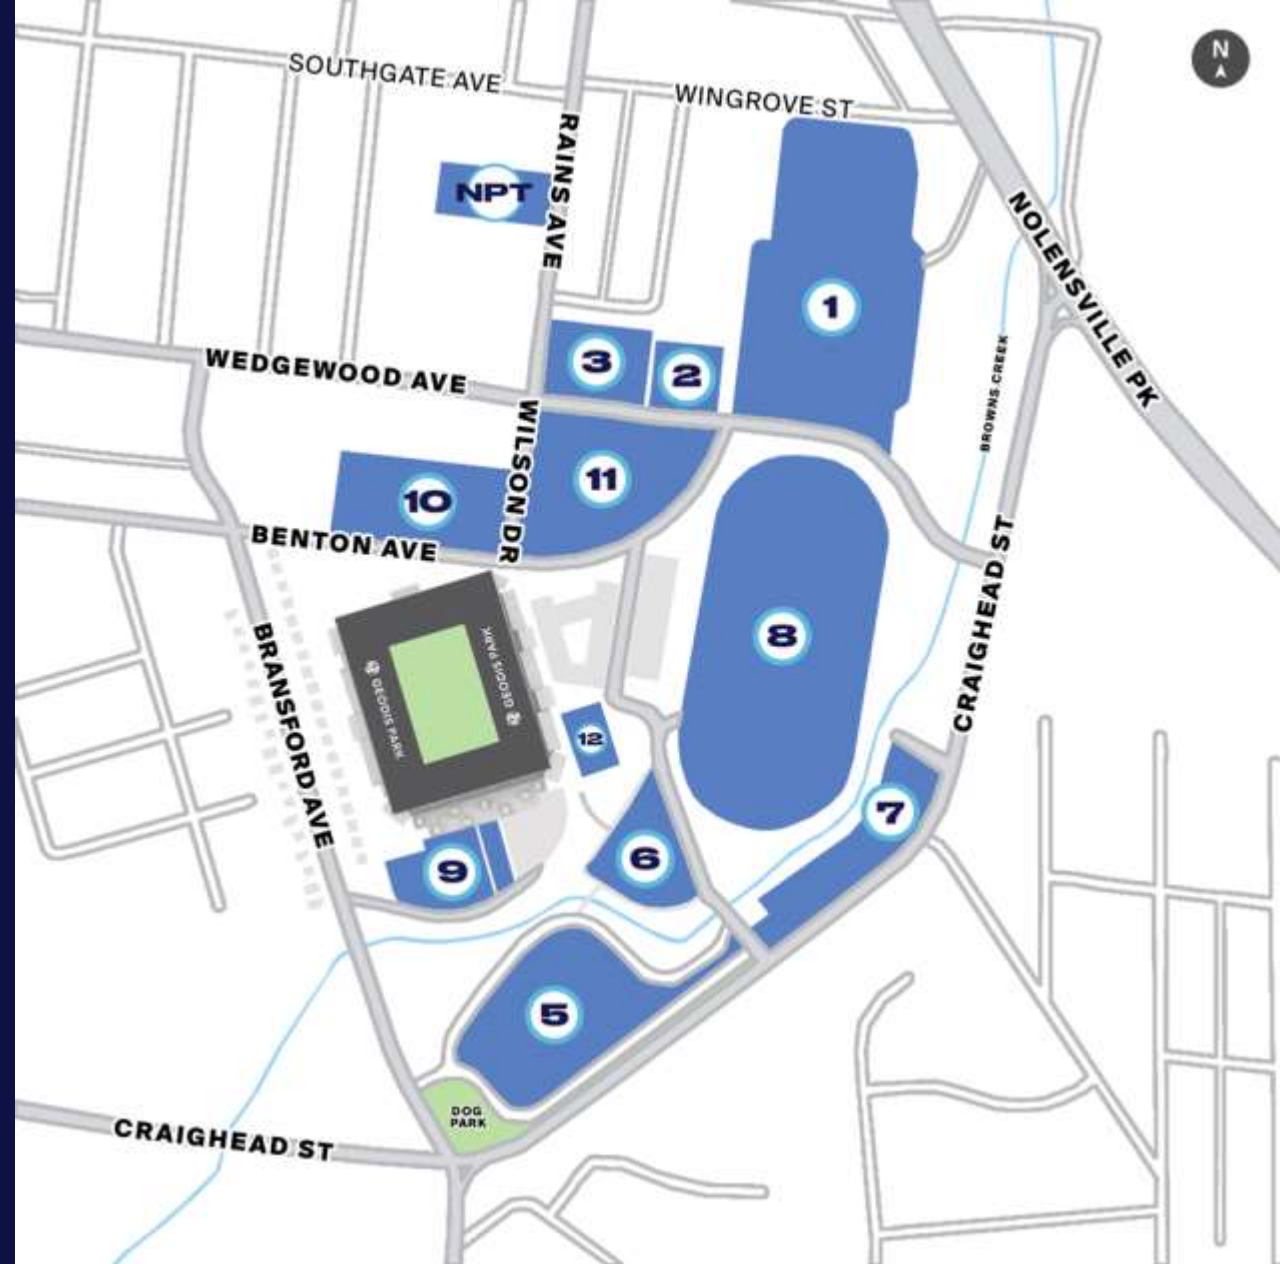

2024 PARKING PRESENTATION

**GEODIS
PARK**

PUBLIC LOTS IN USE

- Lot 1 - Nashville Fairgrounds
- Lot 2
- Lot 3 - Fifty Forward
- Lot 5 - Fair Park
- Lot 6 - Fair Park
- Lot 7
- Lot 8 - Nashville Speedway
- Lot 9
- Lot 10
- Lot 11
- Lot 12 - 445 Park Commons
- NPT - Nashville Public Television

PUBLIC LOT OPENING

Public parking lots open 3 hours to kick-off

GEODIS PARK

CAMPUS ROAD CLOSURES

Benton Avenue (Bransford Ave to Wedgewood Ave)

Road closed 6 hours prior to kick-off

Wedgewood Avenue (Rains Avenue to Craighead Street)

Road will close 3 hours prior to kick-off

*Wedgewood will be open from kick-off until the 75th minute.

GEODIS PARK

INGRESS & EGRESS

INGRESS

EGRESS