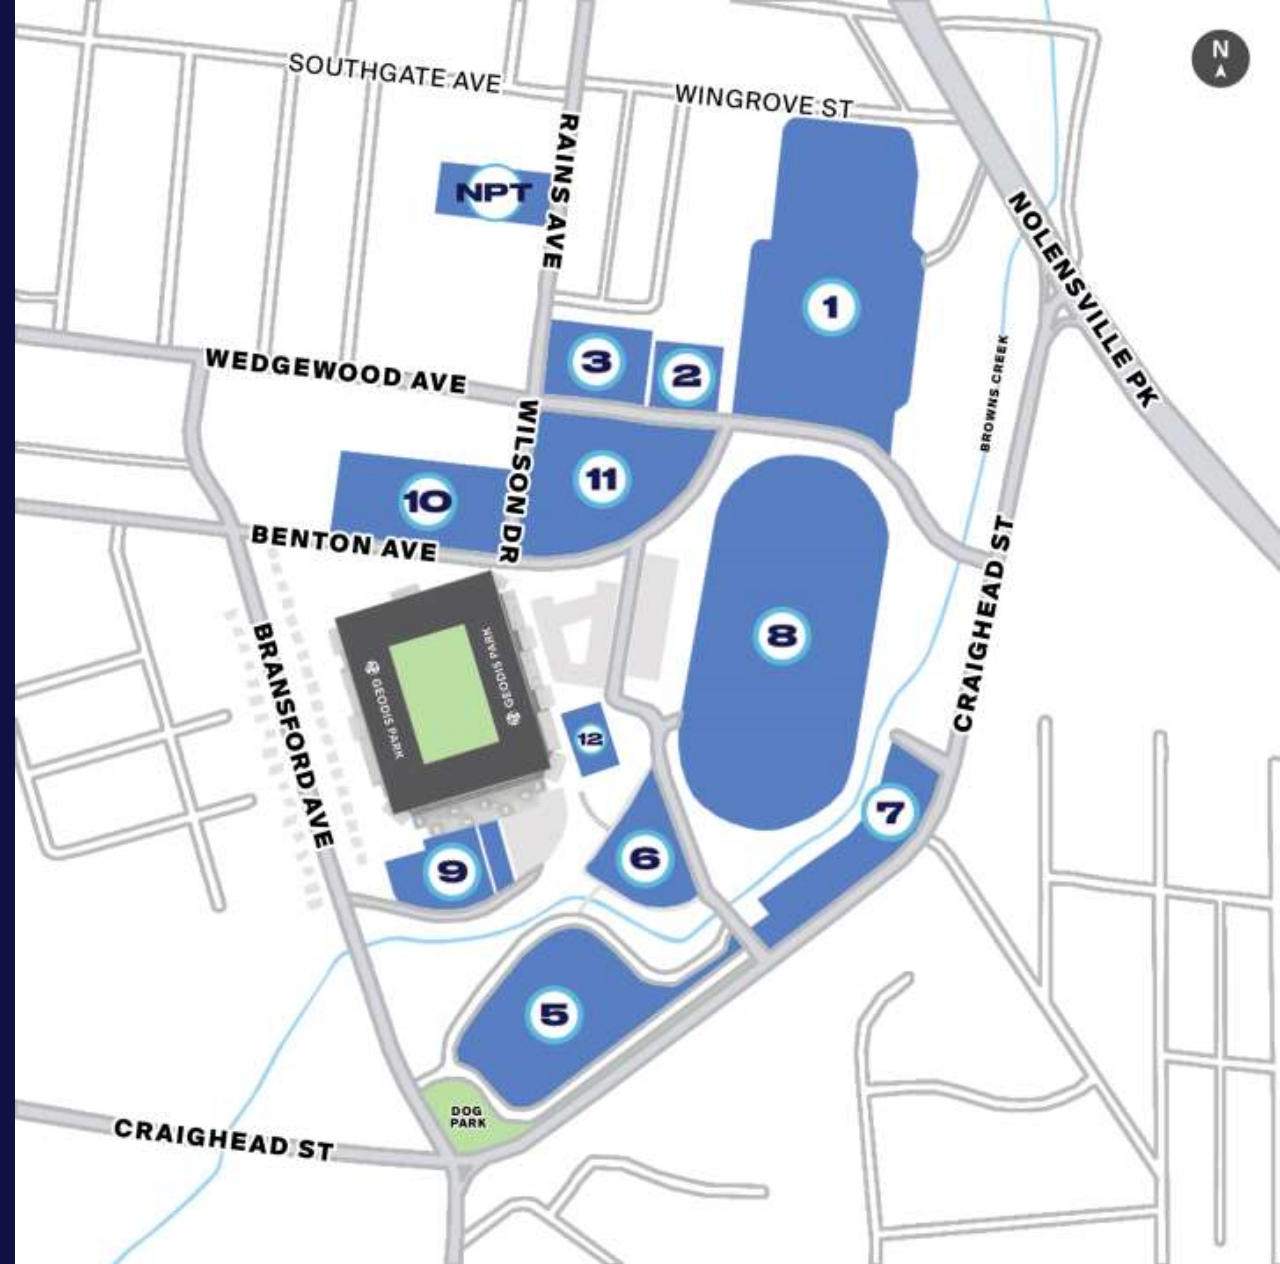

2024 PARKING PRESENTATION

**GEODIS
PARK**

PUBLIC LOTS IN USE

- Lot 1 - Nashville Fairgrounds
- Lot 2
- Lot 3 - Fifty Forward
- Lot 5 - Fair Park
- Lot 6 - Fair Park
- Lot 7
- Lot 8 - Nashville Speedway
- Lot 9
- Lot 10
- Lot 11
- Lot 12 - 445 Park Commons
- NPT - Nashville Public Television

PUBLIC LOT OPENING

Public parking lots open 3 hours to kick-off

GEODIS PARK

CAMPUS ROAD CLOSURES

Benton Avenue (Bransford Ave to Wedgewood Ave)

Road closed 6 hours prior to kick-off

Wedgewood Avenue (Rains Avenue to Craighead Street)

Road will close 3 hours prior to kick-off

*Wedgewood will be open from kick-off until the 75th minute.

GEODIS PARK

INGRESS & EGRESS

INGRESS

EGRESS